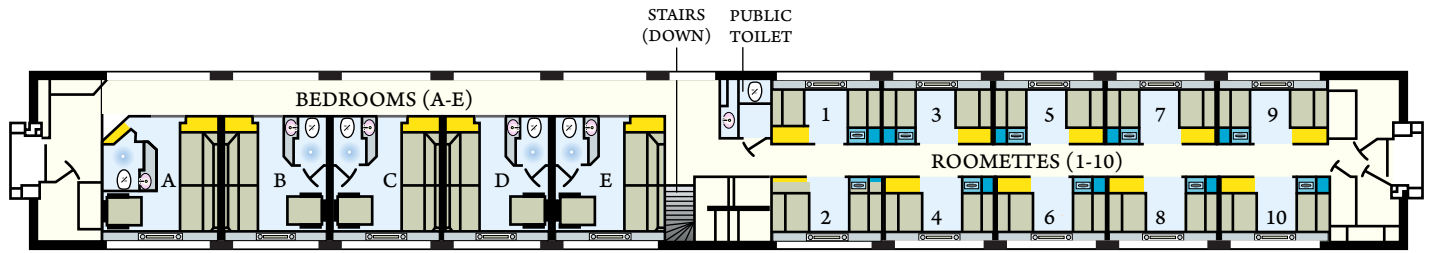

Superliner Sleeper Car

Upper Level

Lower Level

Superliner - Side View
Maximum Capacity 44