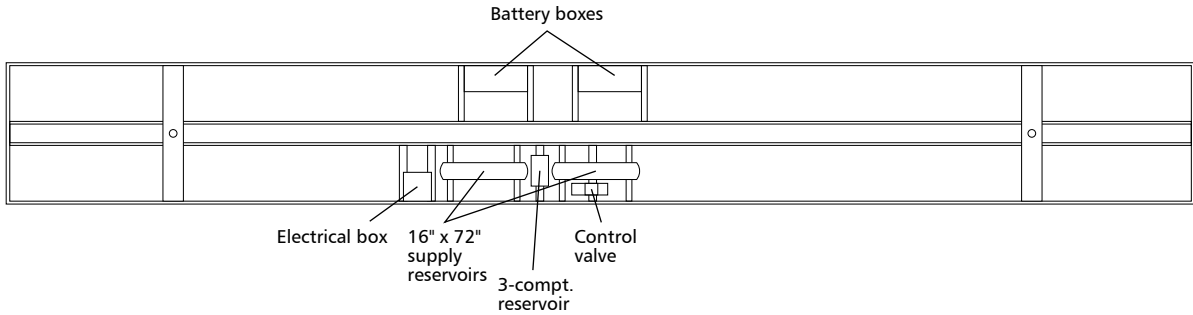

Amtrak St. Louis Baggage Series 1178-1195

Drawn by Alex Stroshane

Ratio 1:160, N scale
 TO CONVERT N SCALE DRAWINGS TO YOUR SCALE COPY AT THESE PERCENTAGES: HO 183.7% S 250% O 333.3%

Ratio 1:87, HO scale
 TO CONVERT HO SCALE DRAWINGS TO YOUR SCALE COPY AT THESE PERCENTAGES: N 54.4% S 136.1% O 181.4%