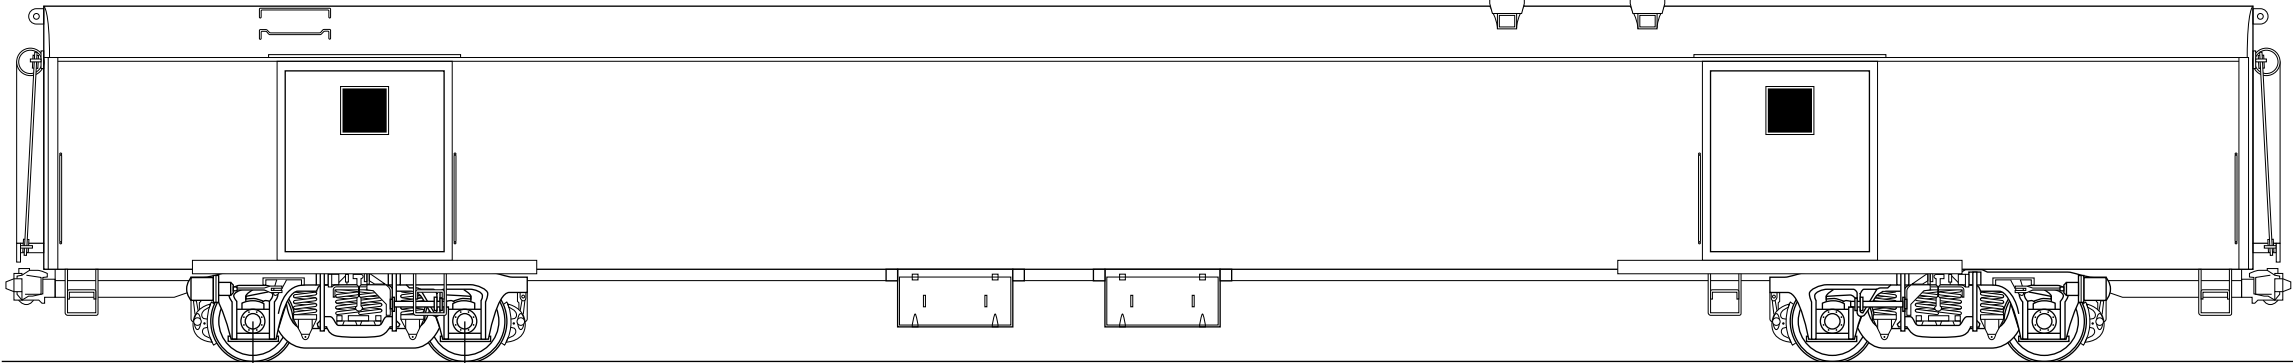

Amtrak St. Louis Baggage Series 1178-1195

Drawn by Alex Stroshane

Ratio 1:160, N scale
 TO CONVERT N SCALE DRAWINGS TO YOUR SCALE COPY AT THESE PERCENTAGES: HO 183.7% S 250% O 333.3%

Ratio 1:87, HO scale
 TO CONVERT HO SCALE DRAWINGS TO YOUR SCALE COPY AT THESE PERCENTAGES: N 54.4% S 136.1% O 181.4%