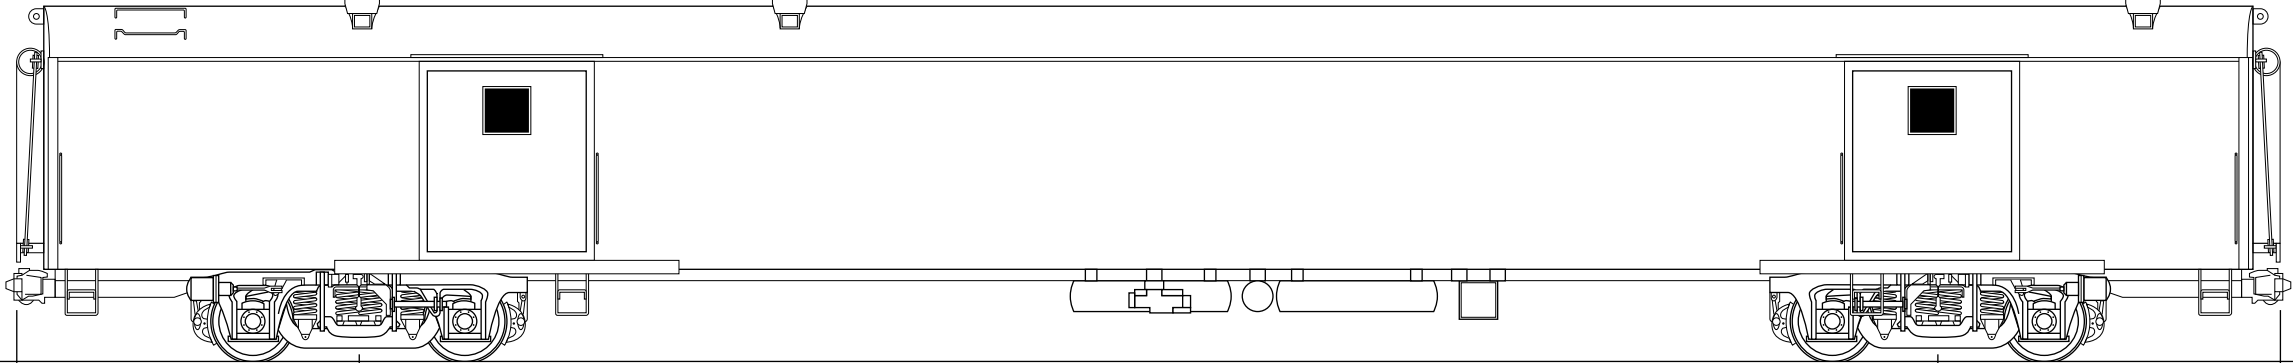

Amtrak St. Louis Baggage Series 1178-1195

Drawn by Alex Stroshane

Ratio 1:160, N scale
 TO CONVERT N SCALE DRAWINGS TO YOUR SCALE COPY AT THESE PERCENTAGES: HO 183.7% S 250% O 333.3%

Ratio 1:87, HO scale
 TO CONVERT HO SCALE DRAWINGS TO YOUR SCALE COPY AT THESE PERCENTAGES: N 54.4% S 136.1% O 181.4%