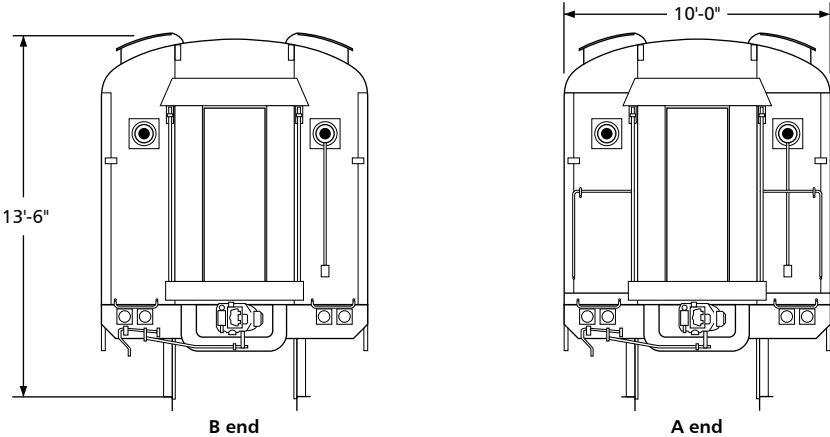

Amtrak St. Louis Baggage Series 1178-1195

Drawn by Alex Stroshane

Ratio 1:160, N scale
 TO CONVERT N SCALE DRAWINGS TO YOUR SCALE COPY AT THESE PERCENTAGES: HO 183.7% S 250% O 333.3%

Ratio 1:87, HO scale
 TO CONVERT HO SCALE DRAWINGS TO YOUR SCALE COPY AT THESE PERCENTAGES: N 54.4% S 136.1% O 181.4%