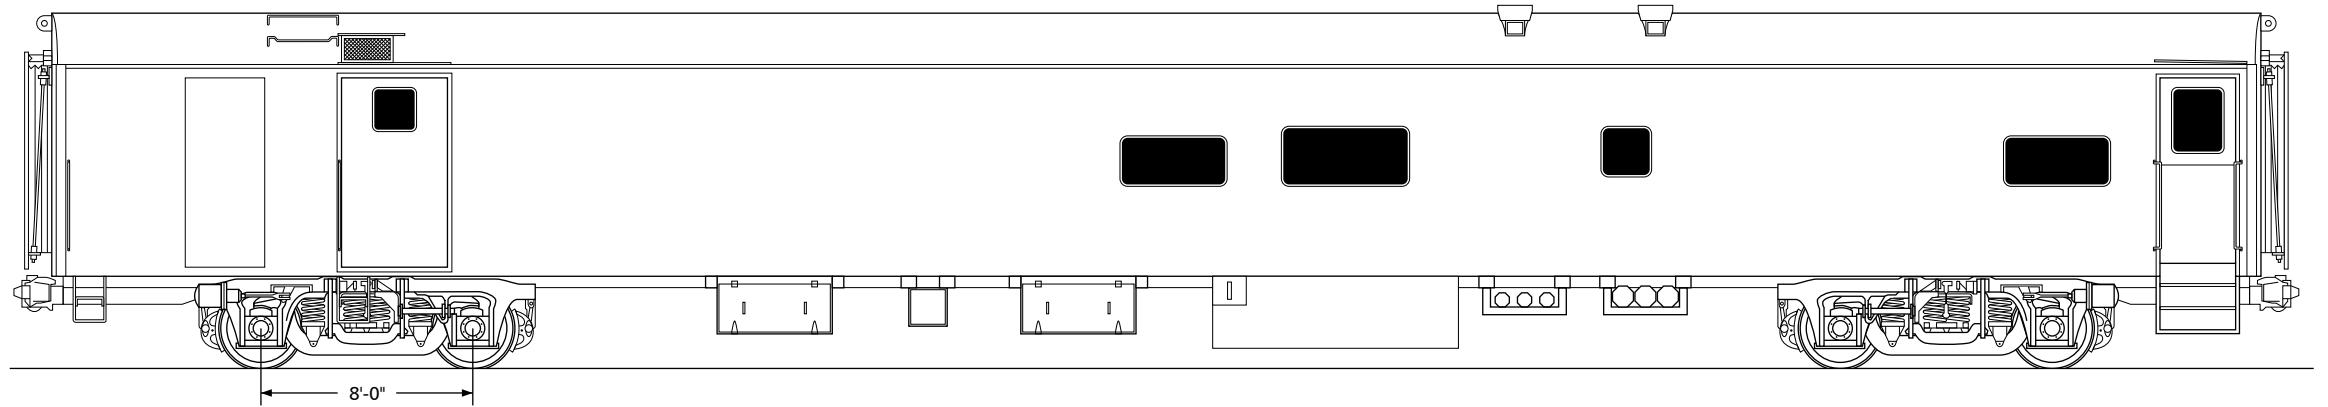

# Amtrak St. Louis Baggage-Dorm Series 1610-1617

Drawn by Alex Stroshane

Ratio 1:160, N scale

TO CONVERT N SCALE DRAWINGS TO YOUR SCALE COPY AT THESE PERCENTAGES: HO 183.7% S 250% O 333.3%

Ratio 1:87, HO scale

TO CONVERT HO SCALE DRAWINGS TO YOUR SCALE COPY AT THESE PERCENTAGES: N 54.4% S 136.1% O 181.4%