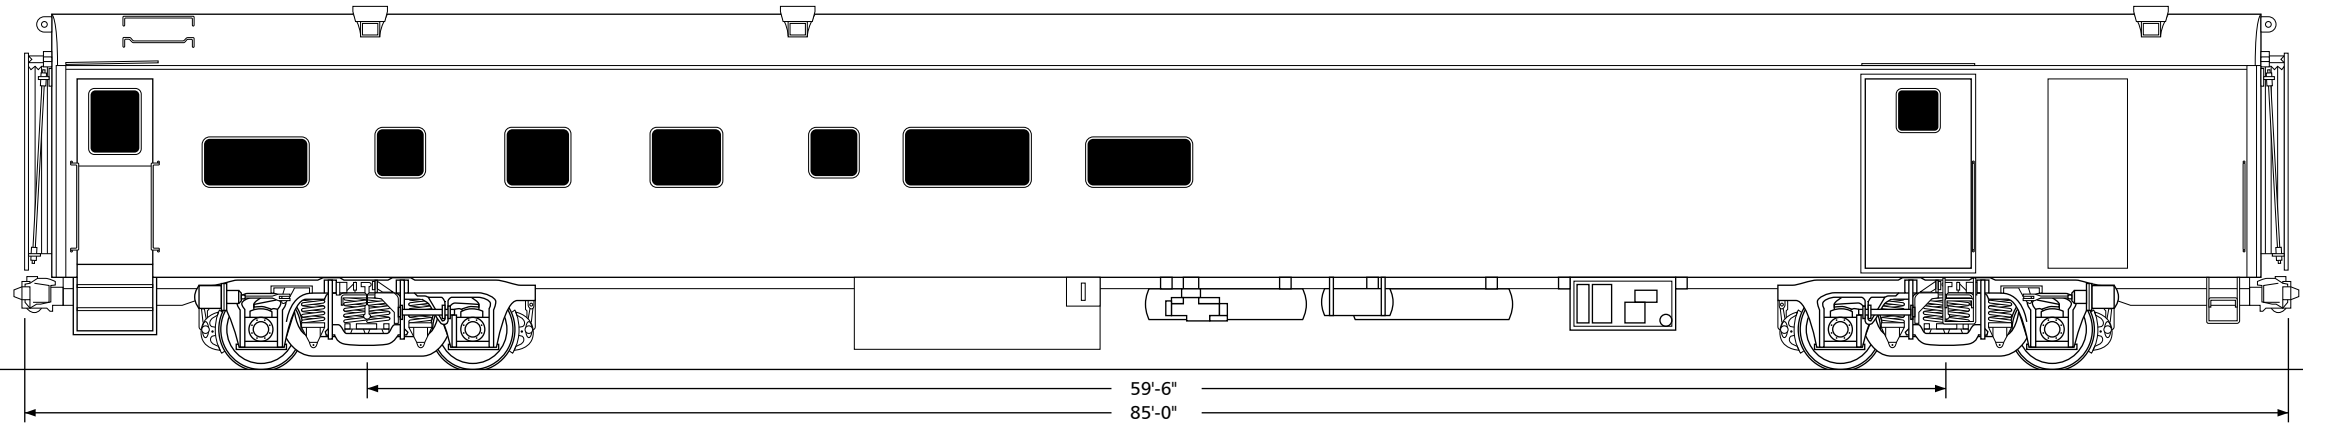

# Amtrak St. Louis Baggage-Dorm Series 1610-1617

Drawn by Alex Stroshane

Ratio 1:160, N scale

TO CONVERT N SCALE DRAWINGS TO YOUR SCALE COPY AT THESE PERCENTAGES: HO 183.7% S 250% O 333.3%

Ratio 1:87, HO scale

TO CONVERT HO SCALE DRAWINGS TO YOUR SCALE COPY AT THESE PERCENTAGES: N 54.4% S 136.1% O 181.4%