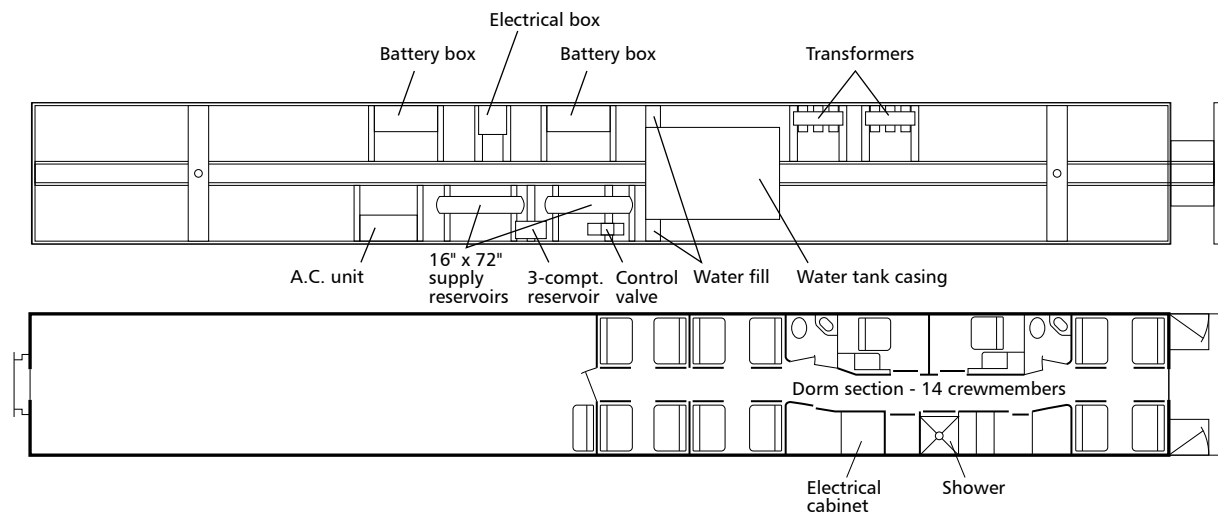

# Amtrak St. Louis Baggage-Dorm Series 1610-1617

Drawn by Alex Stroshane

Ratio 1:160, N scale

TO CONVERT N SCALE DRAWINGS TO YOUR SCALE COPY AT THESE PERCENTAGES: HO 183.7% S 250% O 333.3%

Ratio 1:87, HO scale