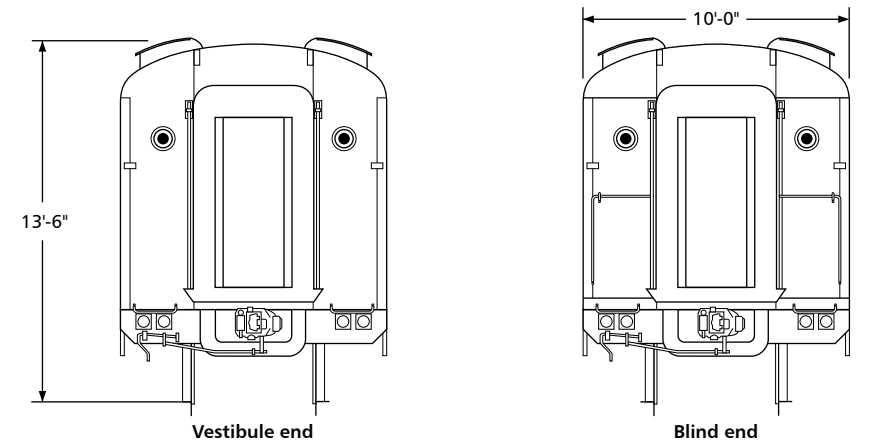

# Amtrak St. Louis Baggage-Dorm Series 1610-1617

Drawn by Alex Stroshane

Ratio 1:160, N scale

TO CONVERT N SCALE DRAWINGS TO YOUR SCALE COPY AT THESE PERCENTAGES: HO 183.7% S 250% O 333.3%

Ratio 1:87, HO scale