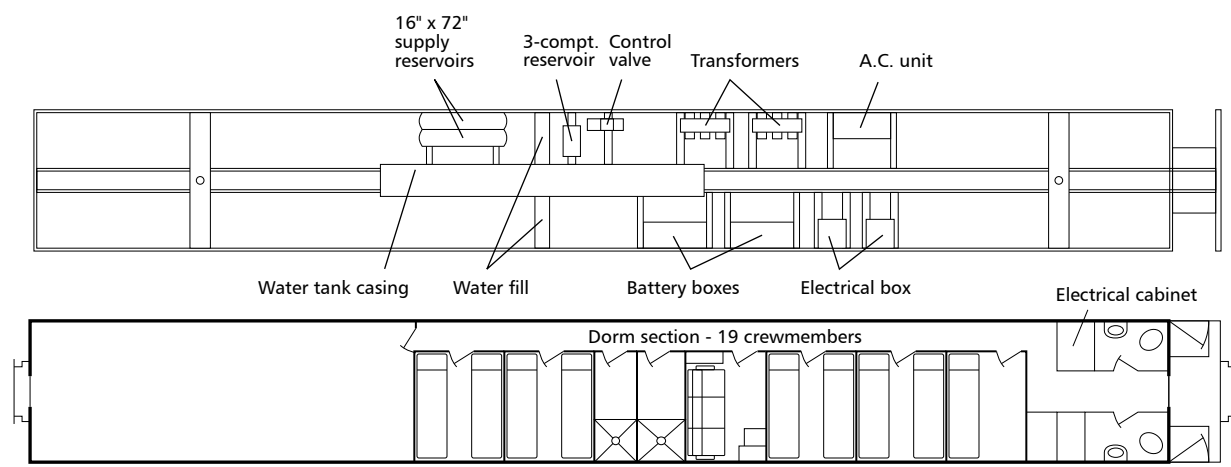

Amtrak Budd Baggage-Dorm Series 1626-1627

Drawn by Alex Stroshane

Ratio 1:160, N scale

TO CONVERT N SCALE DRAWINGS TO YOUR SCALE COPY AT THESE PERCENTAGES: HO 183.7% S 250% O 333.3%

Ratio 1:87, HO scale

TO CONVERT HO SCALE DRAWINGS TO YOUR SCALE COPY AT THESE PERCENTAGES: N 54.4% S 136.1% O 181.4%