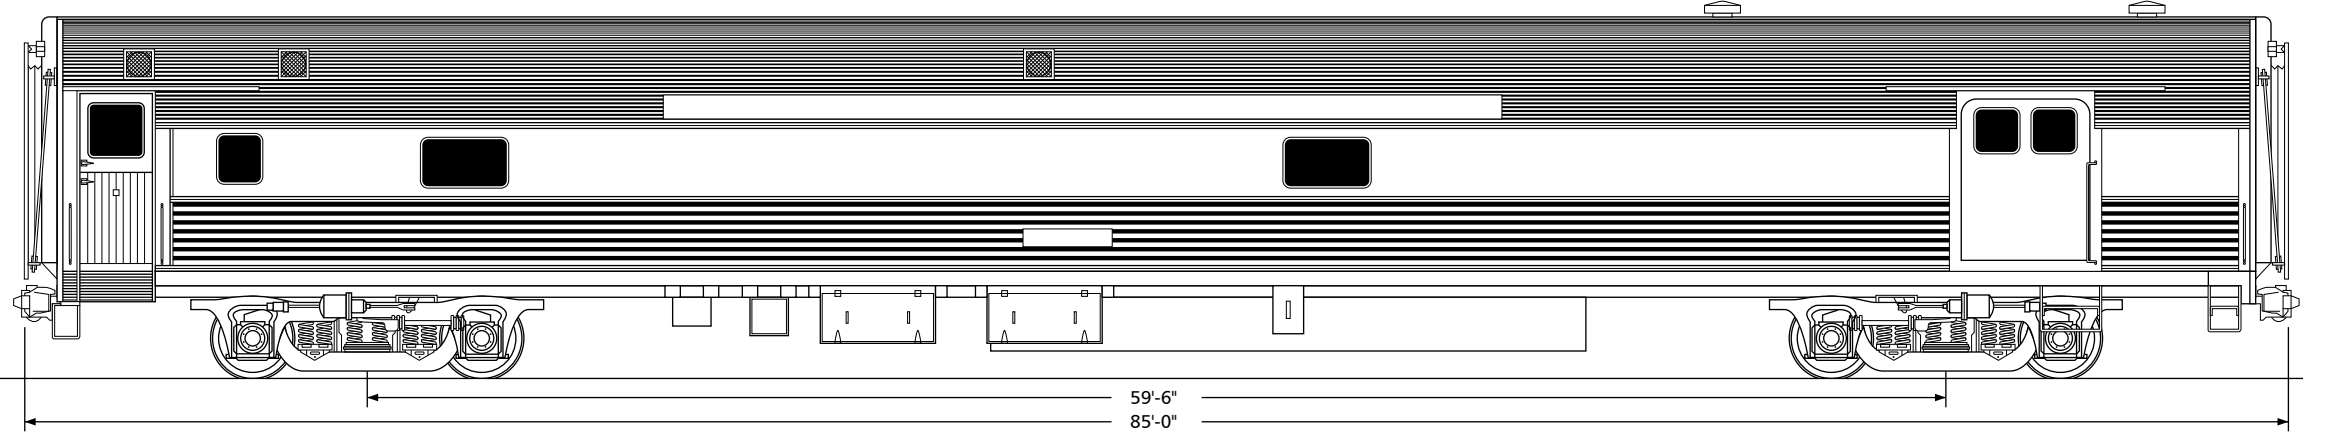

Amtrak Budd Baggage-Dorm Series 1626-1627

Drawn by Alex Stroshane

Ratio 1:160, N scale

TO CONVERT N SCALE DRAWINGS TO YOUR SCALE COPY AT THESE PERCENTAGES: HO 183.7% S 250% O 333.3%

Ratio 1:87, HO scale

TO CONVERT HO SCALE DRAWINGS TO YOUR SCALE COPY AT THESE PERCENTAGES: N 54.4% S 136.1% O 181.4%