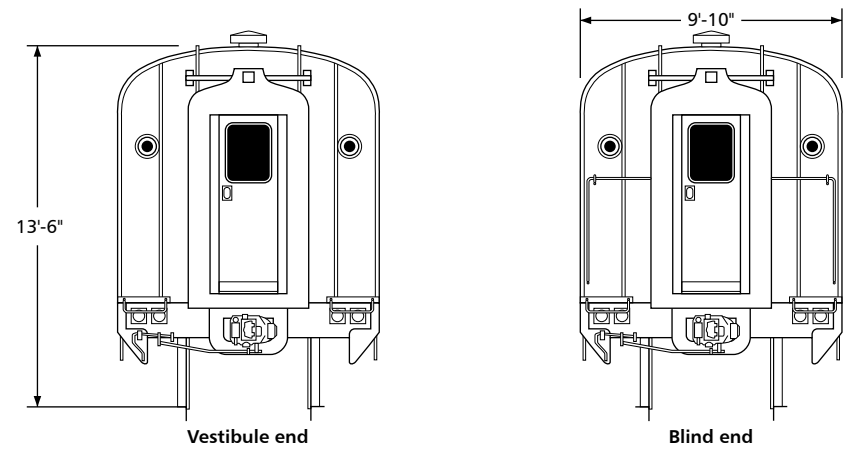

Amtrak Budd Baggage-Dorm Series 1626-1627

Drawn by Alex Stroshane

Ratio 1:160, N scale

TO CONVERT N SCALE DRAWINGS TO YOUR SCALE COPY AT THESE PERCENTAGES: HO 183.7% S 250% O 333.3%

Ratio 1:87, HO scale

TO CONVERT HO SCALE DRAWINGS TO YOUR SCALE COPY AT THESE PERCENTAGES: N 54.4% S 136.1% O 181.4%