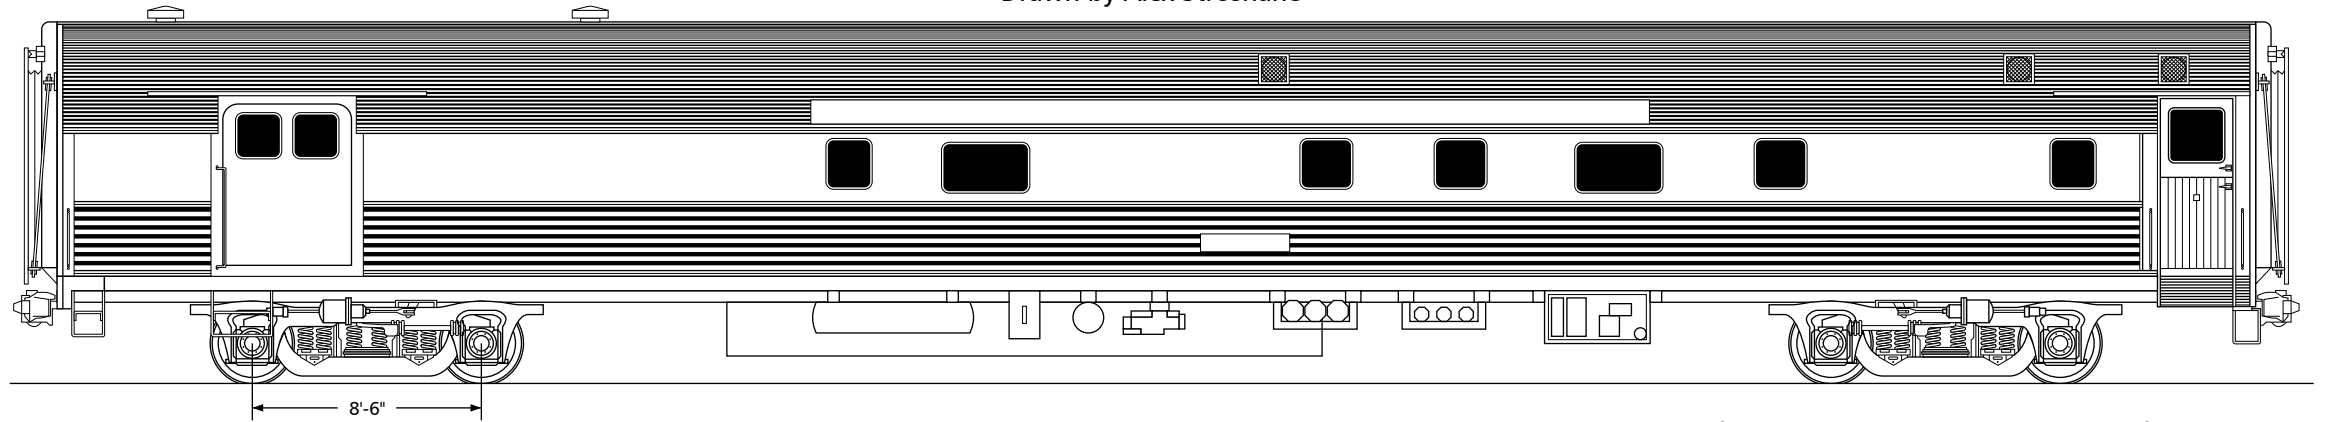

Amtrak Budd Baggage-Dorm Series 1626-1627

Drawn by Alex Stroshane

Ratio 1:160, N scale

TO CONVERT N SCALE DRAWINGS TO YOUR SCALE COPY AT THESE PERCENTAGES: HO 183.7% S 250% O 333.3%

Ratio 1:87, HO scale

TO CONVERT HO SCALE DRAWINGS TO YOUR SCALE COPY AT THESE PERCENTAGES: N 54.4% S 136.1% O 181.4%