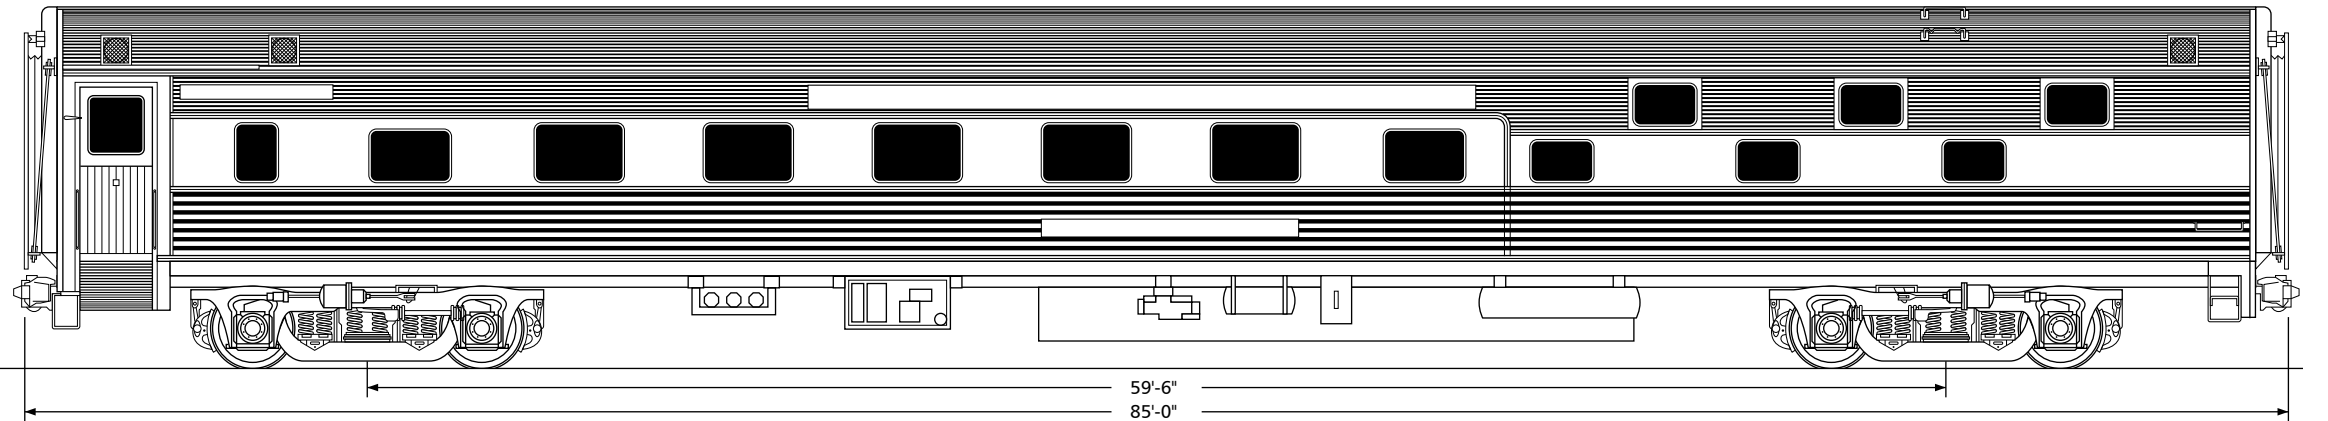

Amtrak Budd Slumbercoach Series 2050-2056

Drawn by Alex Stroshane

Ratio 1:160, N scale

TO CONVERT N SCALE DRAWINGS TO YOUR SCALE COPY AT THESE PERCENTAGES: HO 183.7% S 250% O 333.3%

Ratio 1:87, HO scale

TO CONVERT HO SCALE DRAWINGS TO YOUR SCALE COPY AT THESE PERCENTAGES: N 54.4% S 136.1% O 181.4%