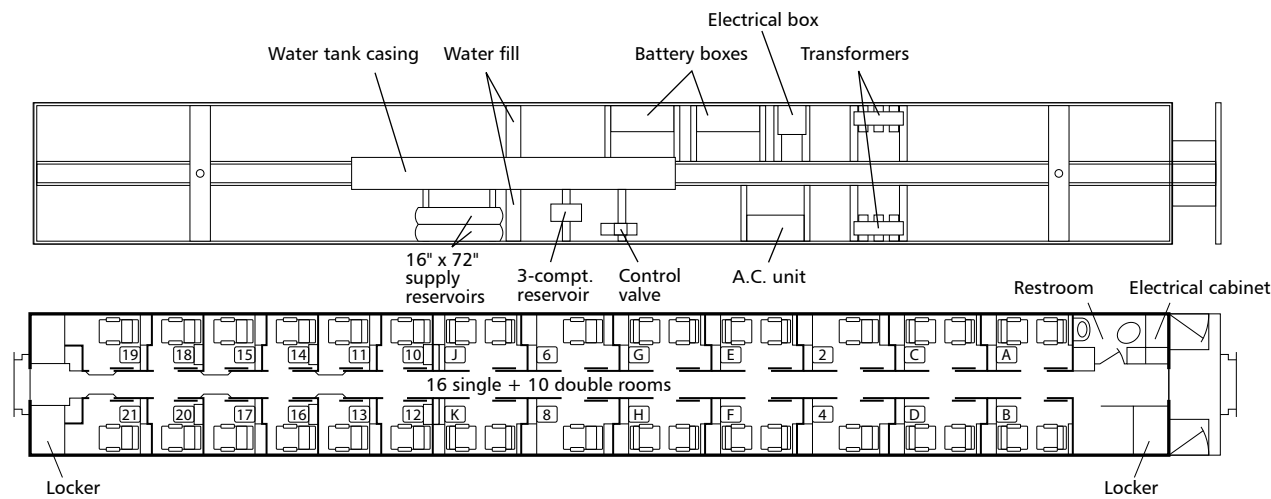

Amtrak Budd Slumbercoach Series 2050-2056

Drawn by Alex Stroshane

Ratio 1:160, N scale

TO CONVERT N SCALE DRAWINGS TO YOUR SCALE COPY AT THESE PERCENTAGES: HO 183.7% S 250% O 333.3%

Ratio 1:87, HO scale

TO CONVERT HO SCALE DRAWINGS TO YOUR SCALE COPY AT THESE PERCENTAGES: N 54.4% S 136.1% O 181.4%