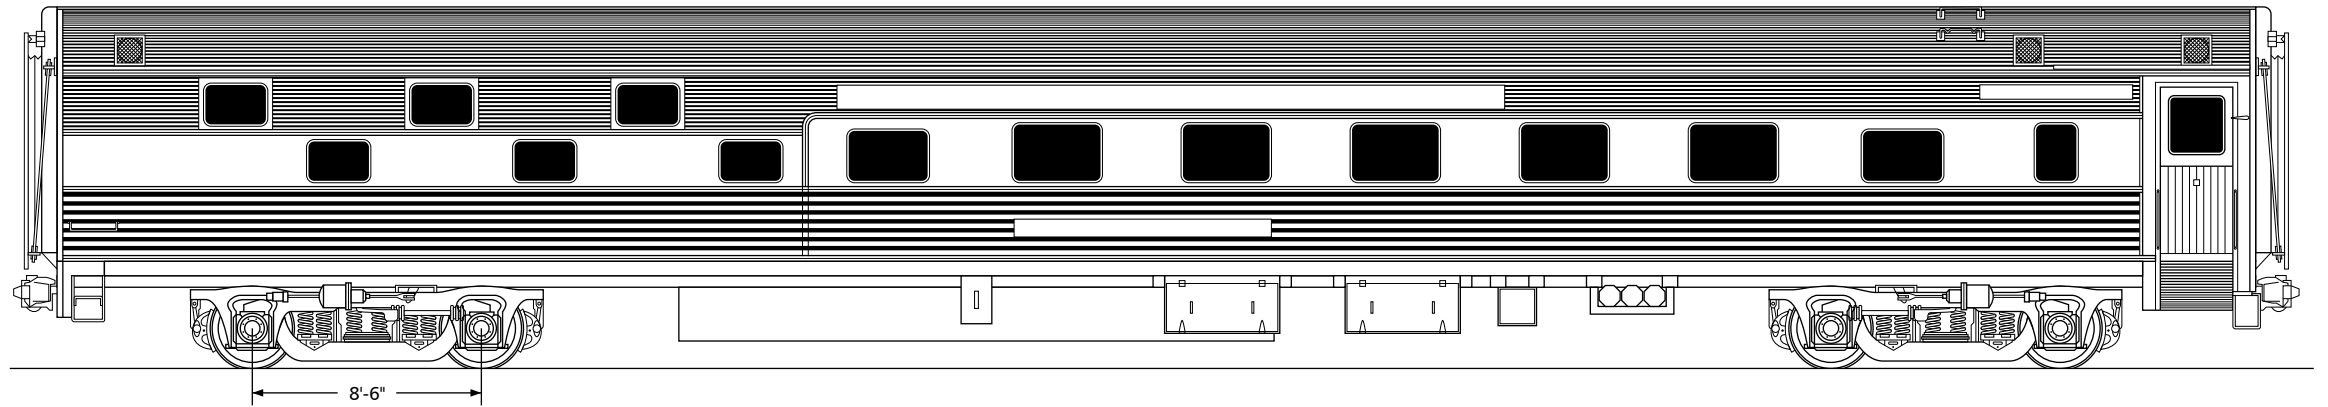

Amtrak Budd Slumbercoach Series 2050-2056

Drawn by Alex Stroshane

Ratio 1:160, N scale

TO CONVERT N SCALE DRAWINGS TO YOUR SCALE COPY AT THESE PERCENTAGES: HO 183.7% S 250% O 333.3%

Ratio 1:87, HO scale

TO CONVERT HO SCALE DRAWINGS TO YOUR SCALE COPY AT THESE PERCENTAGES: N 54.4% S 136.1% O 181.4%