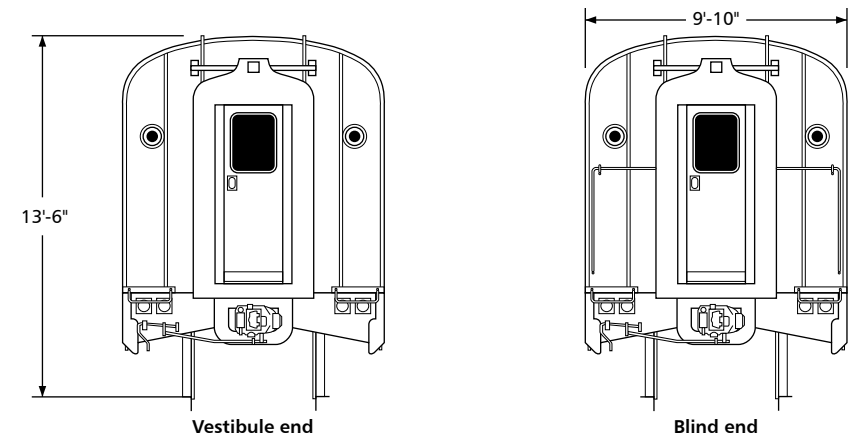

Amtrak Budd Slumbercoach Series 2050-2056

Drawn by Alex Stroshane

Ratio 1:160, N scale

TO CONVERT N SCALE DRAWINGS TO YOUR SCALE COPY AT THESE PERCENTAGES: HO 183.7% S 250% O 333.3%

Ratio 1:87, HO scale

TO CONVERT HO SCALE DRAWINGS TO YOUR SCALE COPY AT THESE PERCENTAGES: N 54.4% S 136.1% O 181.4%