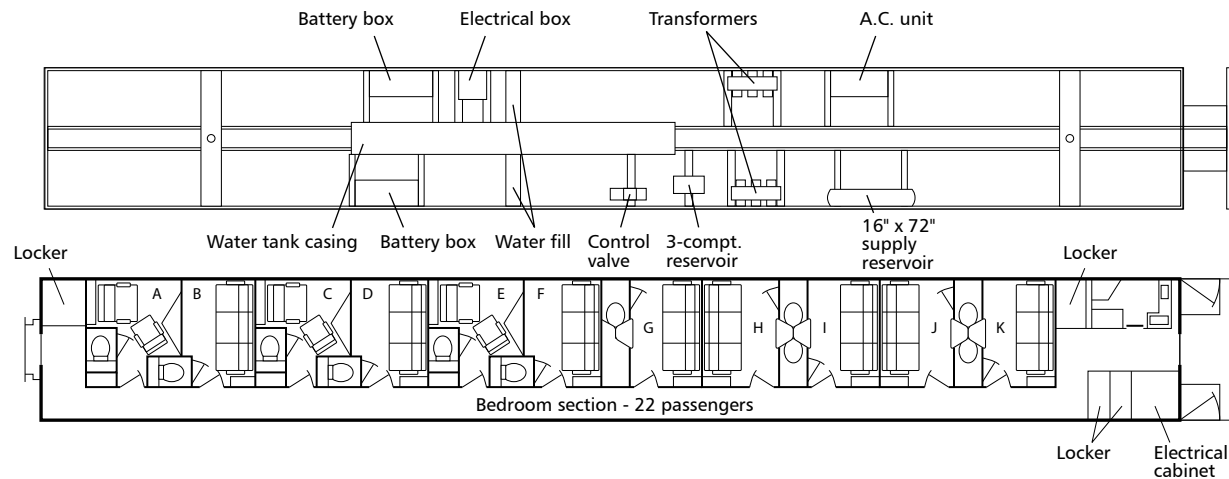

Amtrak Pullman Sleeper Series 2230-2234

Drawn by Alex Stroshane

Ratio 1:160, N scale

TO CONVERT N SCALE DRAWINGS TO YOUR SCALE COPY AT THESE PERCENTAGES: HO 183.7% S 250% O 333.3%

Ratio 1:87, HO scale

TO CONVERT HO SCALE DRAWINGS TO YOUR SCALE COPY AT THESE PERCENTAGES: N 54.4% S 136.1% O 181.4%