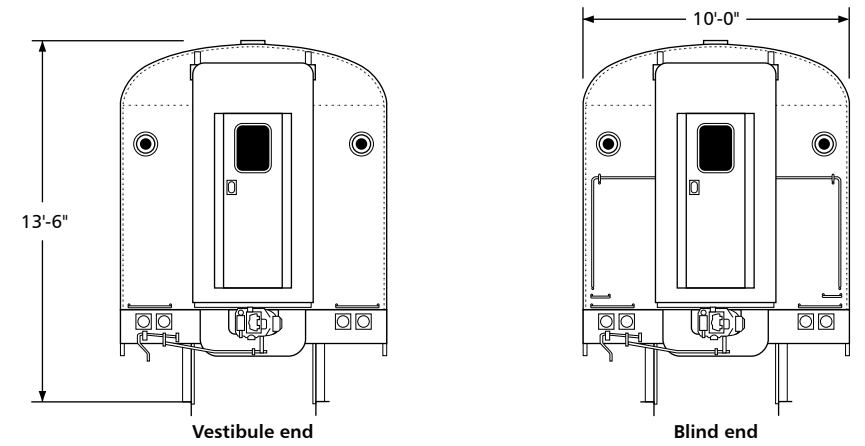

Amtrak Pullman Sleeper Series 2230-2234

Drawn by Alex Stroshane

Ratio 1:160, N scale

TO CONVERT N SCALE DRAWINGS TO YOUR SCALE COPY AT THESE PERCENTAGES: HO 183.7% S 250% O 333.3%

Ratio 1:87, HO scale

TO CONVERT HO SCALE DRAWINGS TO YOUR SCALE COPY AT THESE PERCENTAGES: N 54.4% S 136.1% O 181.4%