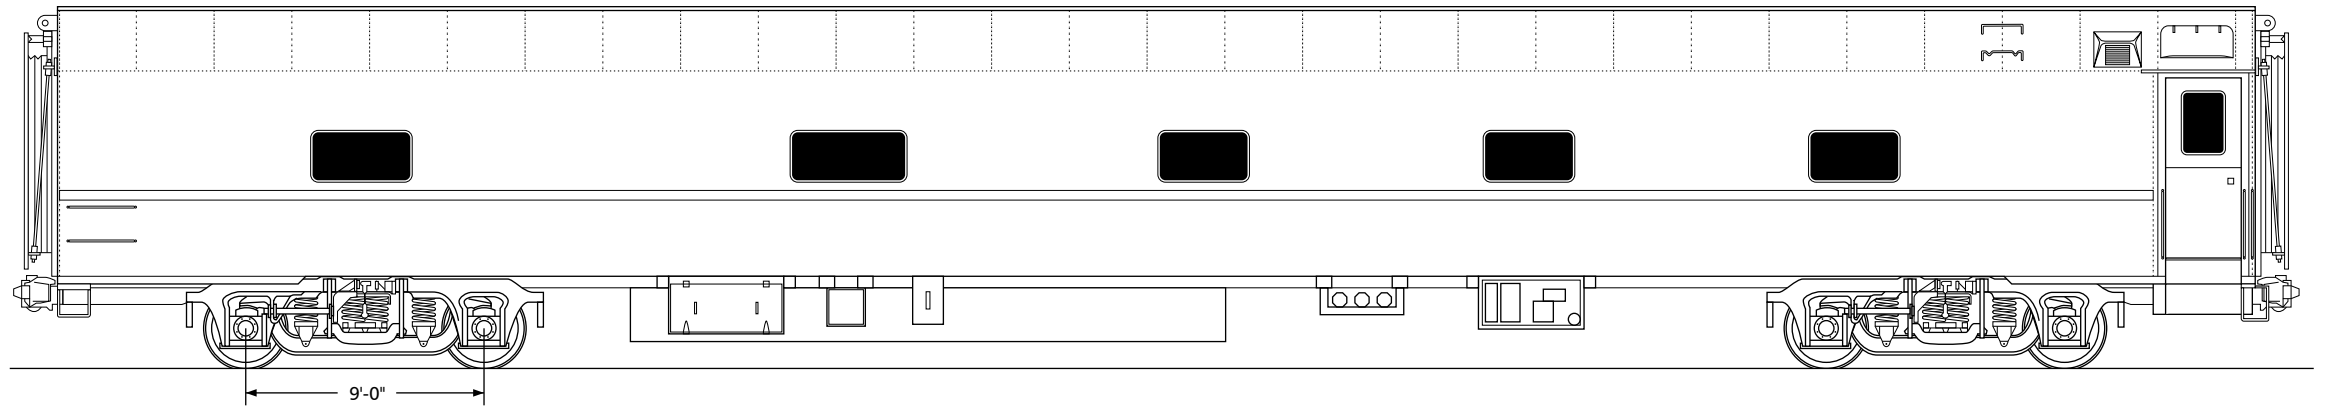

Amtrak Pullman Sleeper Series 2230-2234

Drawn by Alex Stroshane

Ratio 1:160, N scale

TO CONVERT N SCALE DRAWINGS TO YOUR SCALE COPY AT THESE PERCENTAGES: HO 183.7% S 250% O 333.3%

Ratio 1:87, HO scale

TO CONVERT HO SCALE DRAWINGS TO YOUR SCALE COPY AT THESE PERCENTAGES: N 54.4% S 136.1% O 181.4%