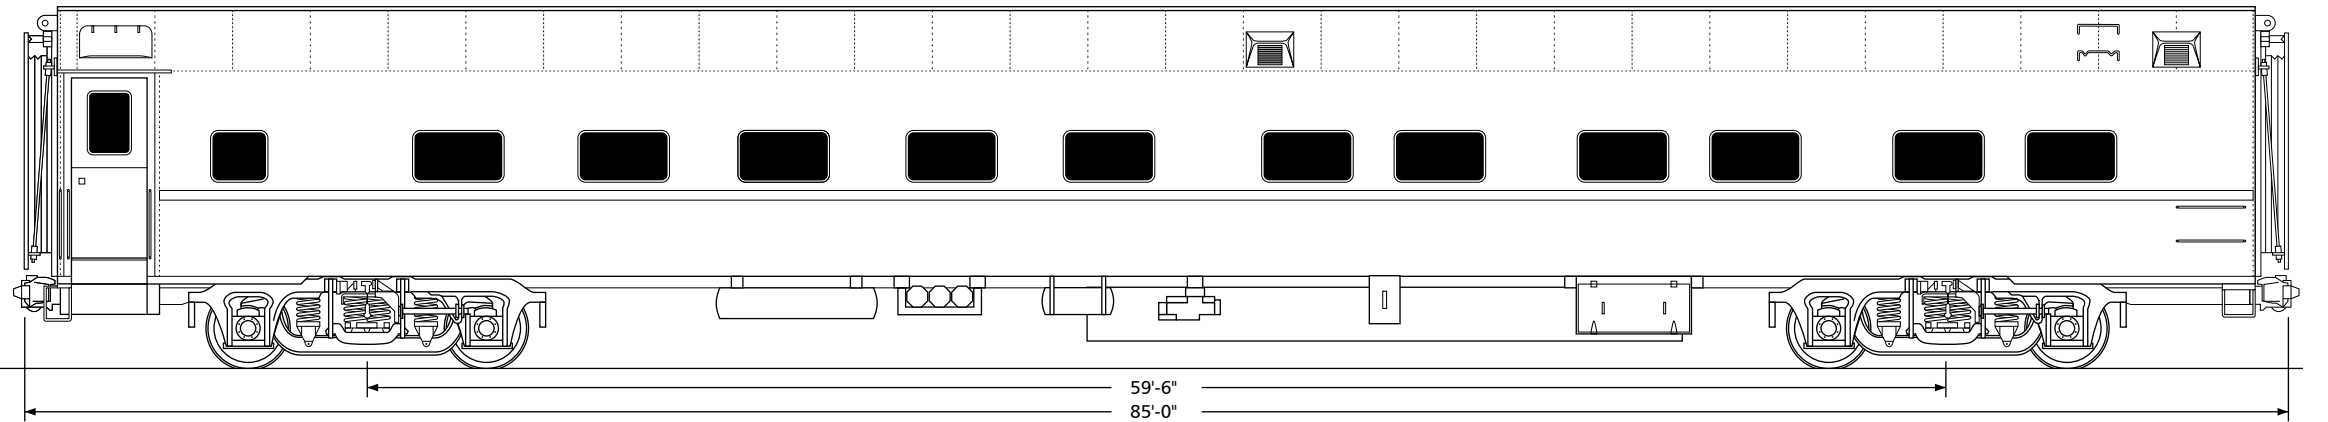

Amtrak Pullman Sleeper Series 2230-2234

Drawn by Alex Stroshane

Ratio 1:160, N scale

TO CONVERT N SCALE DRAWINGS TO YOUR SCALE COPY AT THESE PERCENTAGES: HO 183.7% S 250% O 333.3%

Ratio 1:87, HO scale

TO CONVERT HO SCALE DRAWINGS TO YOUR SCALE COPY AT THESE PERCENTAGES: N 54.4% S 136.1% O 181.4%