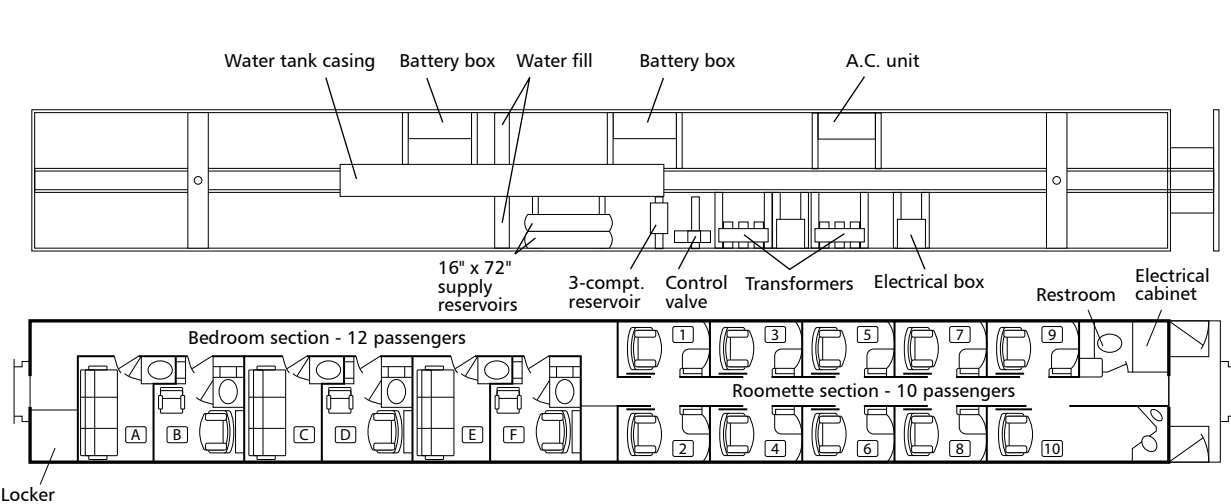

Amtrak Budd Sleeper Series 2461-2467

Drawn by Alex Stroshane

Ratio 1:87, HO scale

TO CONVERT HO SCALE DRAWINGS TO YOUR SCALE COPY AT THESE PERCENTAGES:
 N 54.4% S 136.1% O 181.4%

Ratio 1:160, N scale

TO CONVERT N SCALE DRAWINGS TO YOUR SCALE COPY AT THESE PERCENTAGES: HO 183.7% S 250% O 333.3%