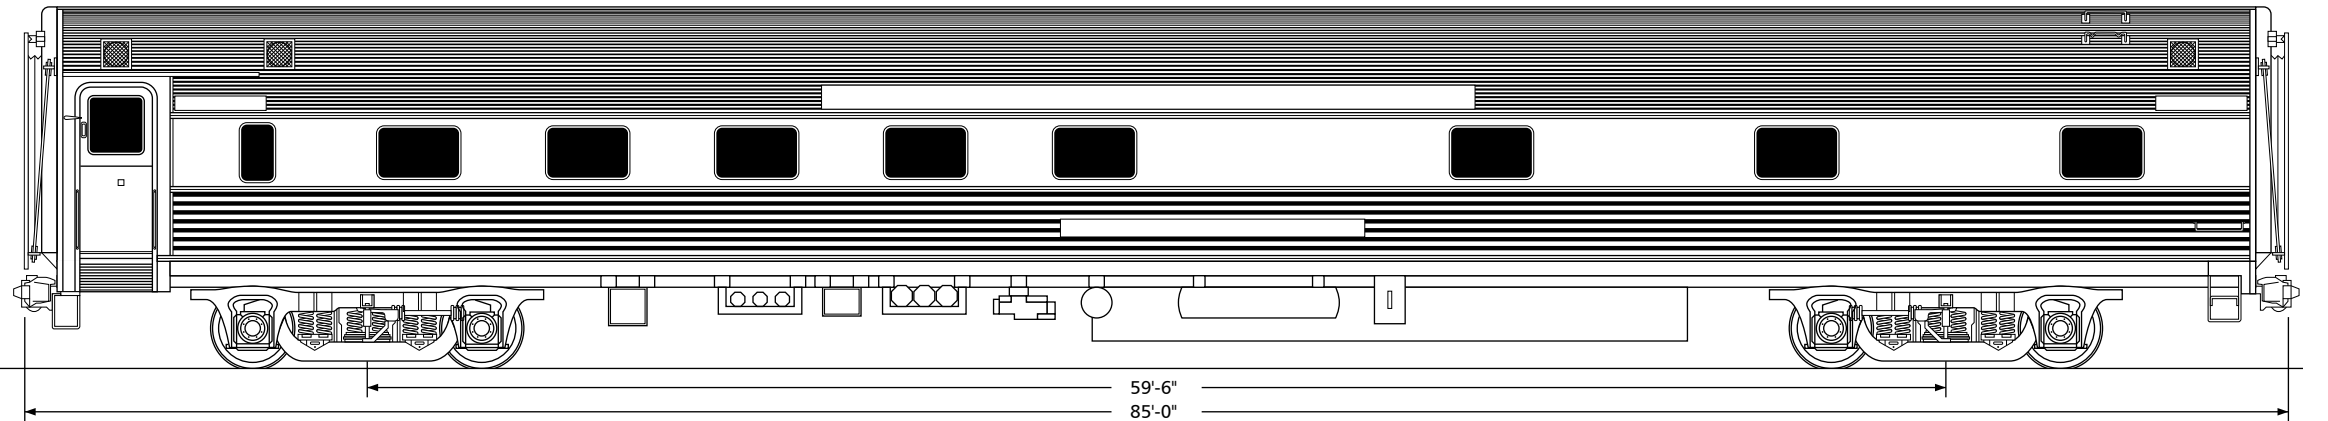

Amtrak Budd Sleeper Series 2461-2467

Drawn by Alex Stroshane

Ratio 1:87, HO scale

TO CONVERT HO SCALE DRAWINGS TO YOUR SCALE COPY AT THESE PERCENTAGES:
 N 54.4% S 136.1% O 181.4%

Ratio 1:160, N scale

TO CONVERT N SCALE DRAWINGS TO YOUR SCALE COPY AT THESE PERCENTAGES: HO 183.7% S 250% O 333.3%