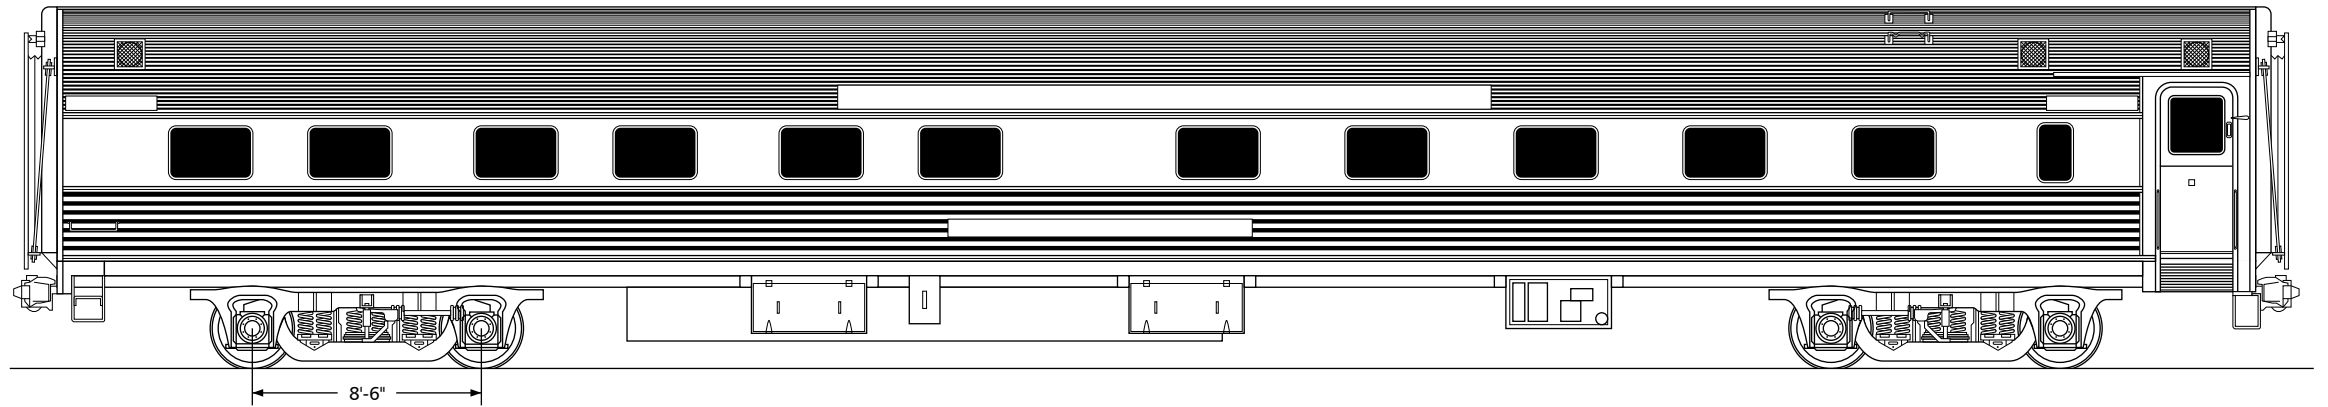

Amtrak Budd Sleeper Series 2461-2467

Drawn by Alex Stroshane

Ratio 1:87, HO scale

TO CONVERT HO SCALE DRAWINGS TO YOUR SCALE COPY AT THESE PERCENTAGES:
 N 54.4% S 136.1% O 181.4%

Ratio 1:160, N scale

TO CONVERT N SCALE DRAWINGS TO YOUR SCALE COPY AT THESE PERCENTAGES: HO 183.7% S 250% O 333.3%