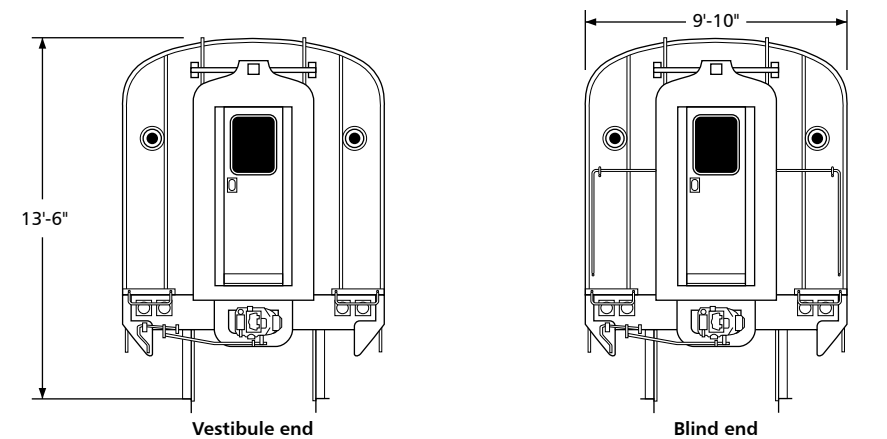

Amtrak Budd Sleeper Series 2461-2467

Drawn by Alex Stroshane

Ratio 1:87, HO scale

TO CONVERT HO SCALE DRAWINGS TO YOUR SCALE COPY AT THESE PERCENTAGES:
 N 54.4% S 136.1% O 181.4%

Ratio 1:160, N scale

TO CONVERT N SCALE DRAWINGS TO YOUR SCALE COPY AT THESE PERCENTAGES: HO 183.7% S 250% O 333.3%