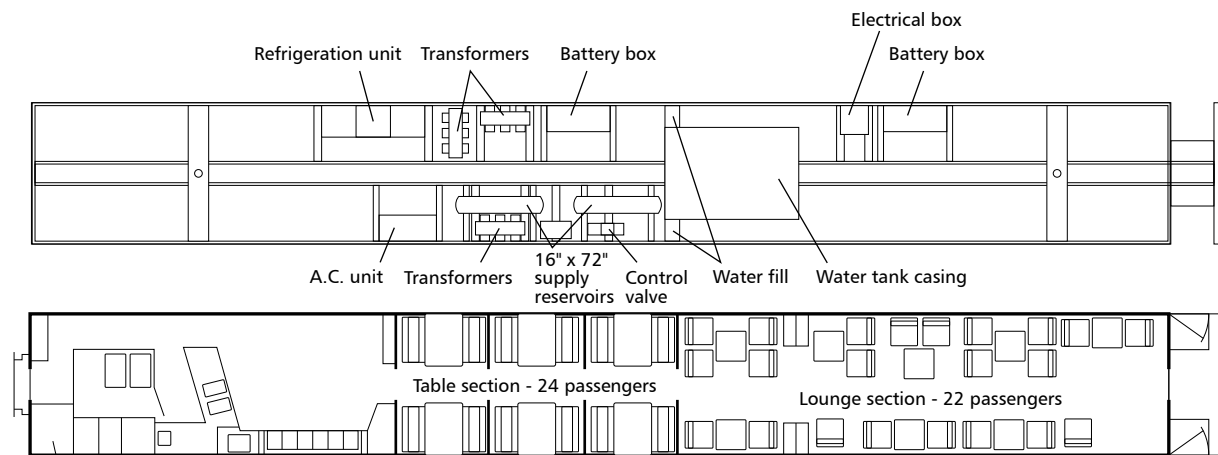

Amtrak St. Louis Lounge Series 3100-3105

Drawn by Alex Stroshane

Ratio 1:87, HO scale

TO CONVERT HO SCALE DRAWINGS TO YOUR SCALE COPY AT THESE PERCENTAGES:
N 54.4% S 136.1% O 181.4%

Ratio 1:160, N scale

TO CONVERT N SCALE DRAWINGS TO YOUR SCALE COPY AT THESE PERCENTAGES: HO 183.7% S 250% O 333.3%