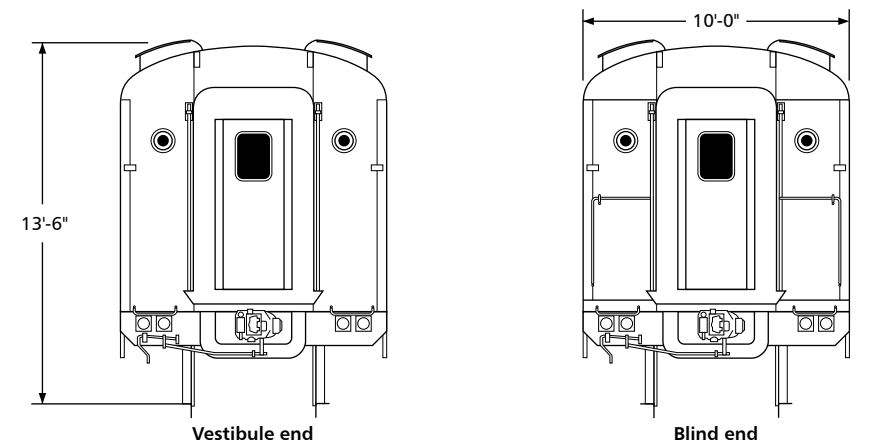

Amtrak St. Louis Lounge Series 3100-3105

Drawn by Alex Stroshane

Ratio 1:87, HO scale

TO CONVERT HO SCALE DRAWINGS TO YOUR SCALE COPY AT THESE PERCENTAGES:
N 54.4% S 136.1% O 181.4%

Ratio 1:160, N scale

TO CONVERT N SCALE DRAWINGS TO YOUR SCALE COPY AT THESE PERCENTAGES: HO 183.7% S 250% O 333.3%