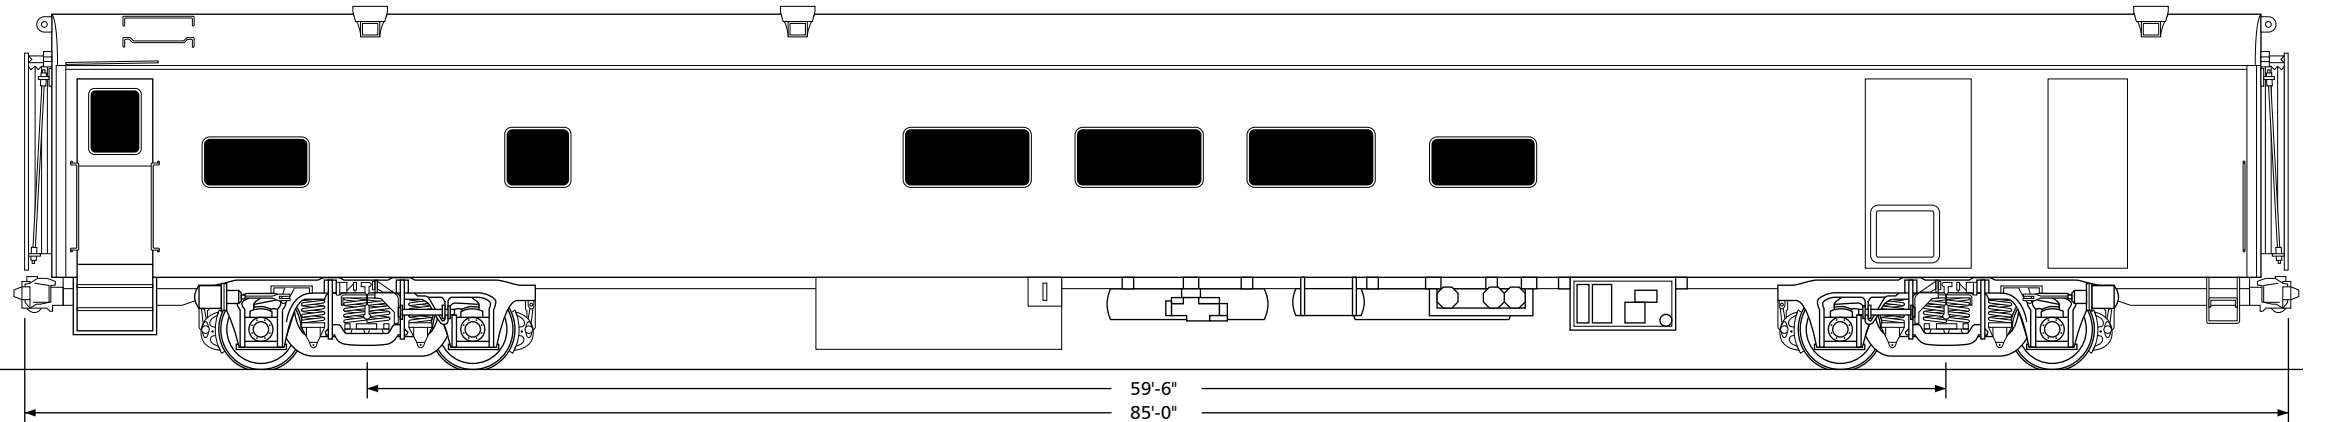

Amtrak St. Louis Lounge Series 3100-3105

Drawn by Alex Stroshane

Ratio 1:87, HO scale

TO CONVERT HO SCALE DRAWINGS TO YOUR SCALE COPY AT THESE PERCENTAGES:
N 54.4% S 136.1% O 181.4%

Ratio 1:160, N scale

TO CONVERT N SCALE DRAWINGS TO YOUR SCALE COPY AT THESE PERCENTAGES: HO 183.7% S 250% O 333.3%