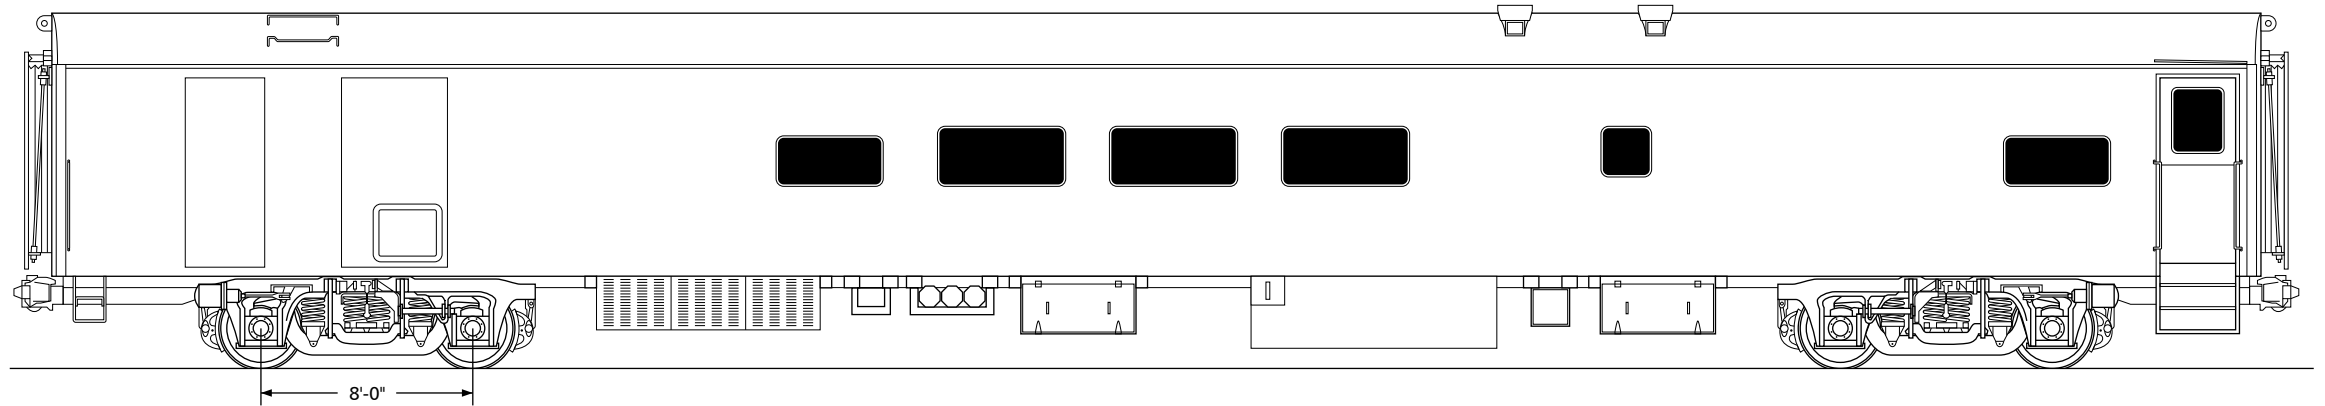

Amtrak St. Louis Lounge Series 3100-3105

Drawn by Alex Stroshane

Ratio 1:87, HO scale

TO CONVERT HO SCALE DRAWINGS TO YOUR SCALE COPY AT THESE PERCENTAGES:
N 54.4% S 136.1% O 181.4%

Ratio 1:160, N scale

TO CONVERT N SCALE DRAWINGS TO YOUR SCALE COPY AT THESE PERCENTAGES: HO 183.7% S 250% O 333.3%