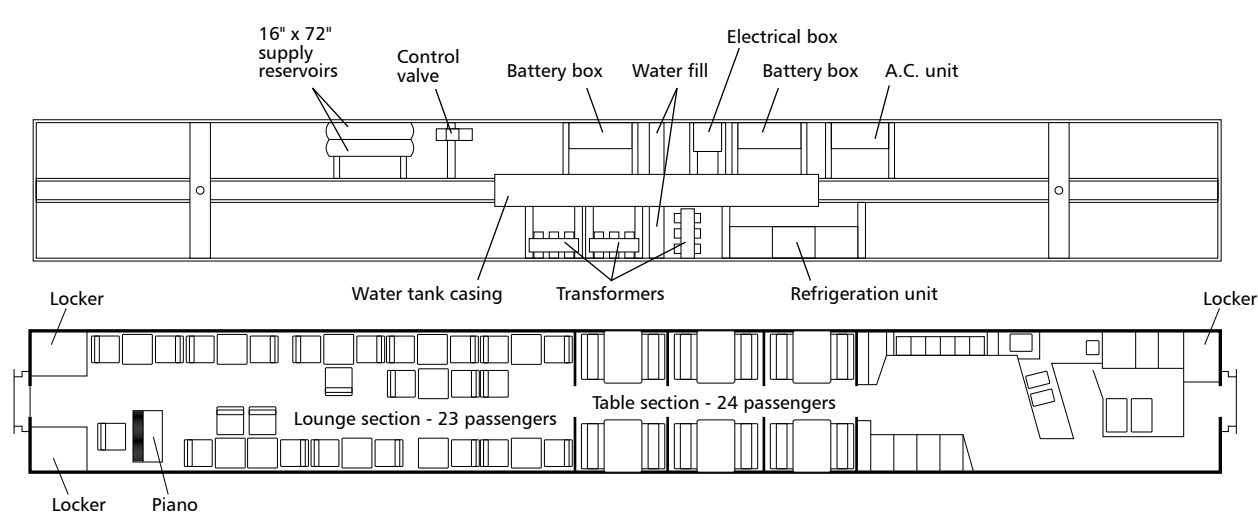

# Amtrak Budd Lounge Series 3113-3117

Drawn by Alex Stroshane

Ratio 1:160, N scale

TO CONVERT N SCALE DRAWINGS TO YOUR SCALE COPY AT THESE PERCENTAGES: HO 183.7% S 250% O 333.3%

Ratio 1:87, HO scale

TO CONVERT HO SCALE DRAWINGS TO YOUR SCALE COPY AT THESE PERCENTAGES: N 54.4% S 136.1% O 181.4%