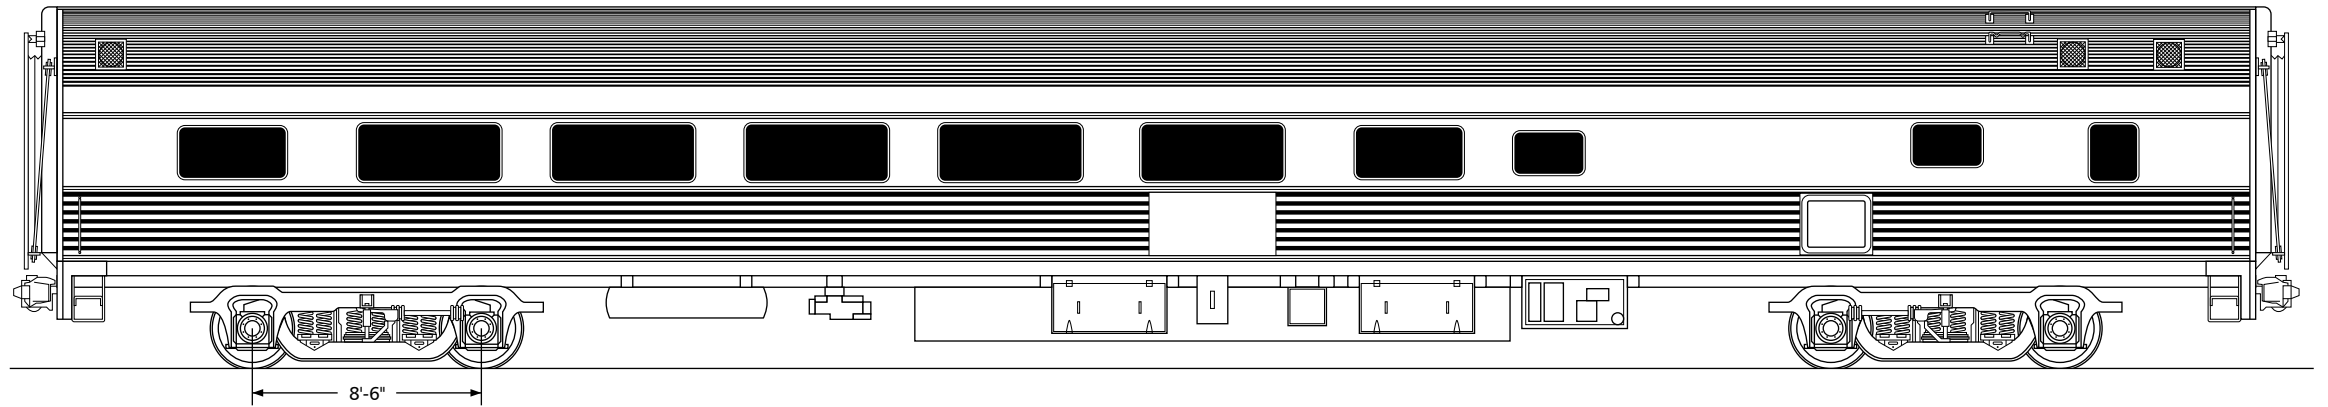

# Amtrak Budd Lounge Series 3113-3117

Drawn by Alex Stroshane

Ratio 1:160, N scale

TO CONVERT N SCALE DRAWINGS TO YOUR SCALE COPY AT THESE PERCENTAGES: HO 183.7% S 250% O 333.3%

Ratio 1:87, HO scale

TO CONVERT HO SCALE DRAWINGS TO YOUR SCALE COPY AT THESE PERCENTAGES: N 54.4% S 136.1% O 181.4%