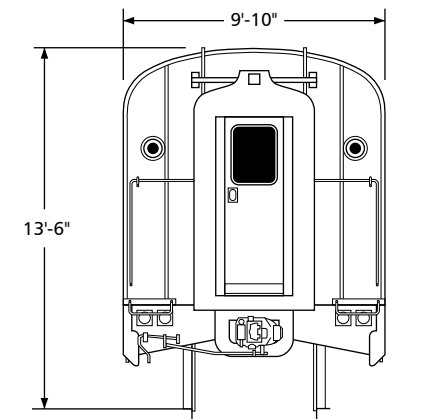

# Amtrak Budd Lounge Series 3113-3117

Drawn by Alex Stroshane

Ratio 1:160, N scale

TO CONVERT N SCALE DRAWINGS TO YOUR SCALE COPY AT THESE PERCENTAGES: HO 183.7% S 250% O 333.3%

Ratio 1:87, HO scale

TO CONVERT HO SCALE DRAWINGS TO YOUR SCALE COPY AT THESE PERCENTAGES: N 54.4% S 136.1% O 181.4%