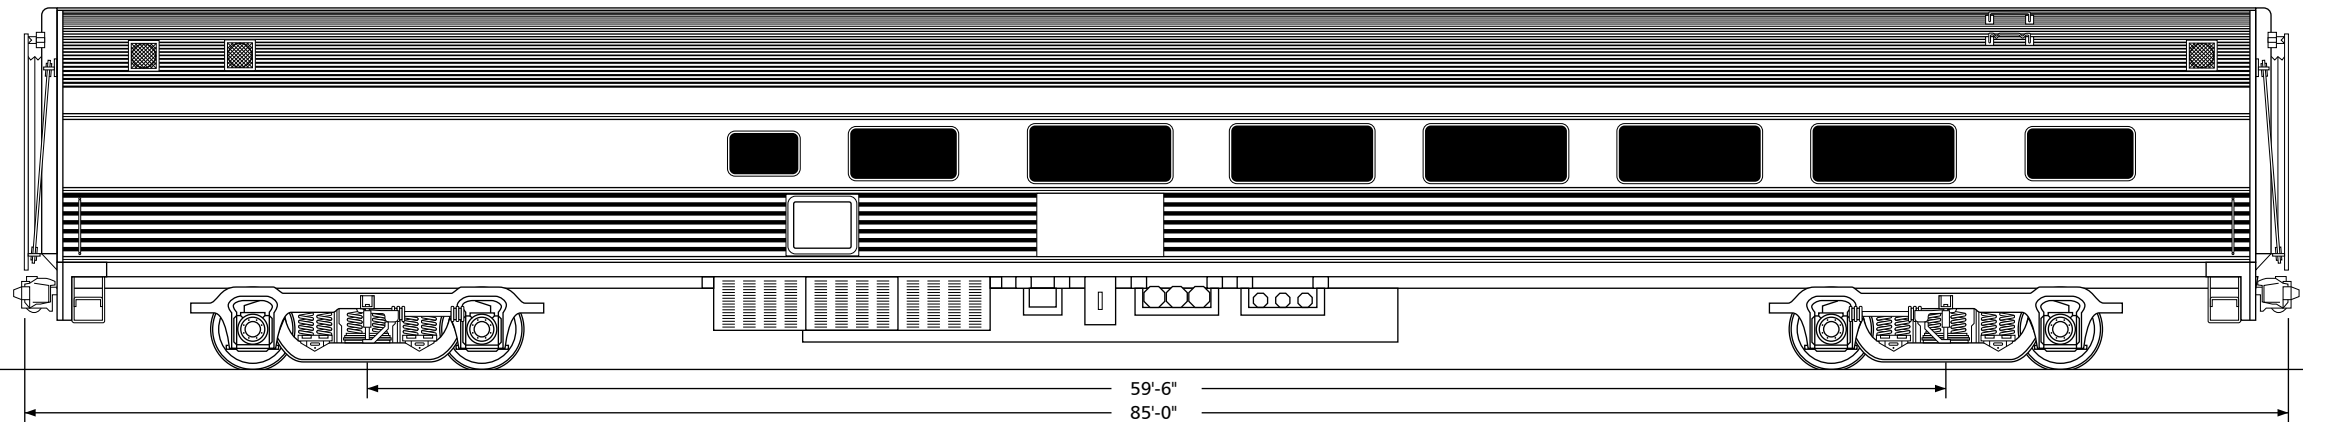

# Amtrak Budd Lounge Series 3113-3117

Drawn by Alex Stroshane

Ratio 1:160, N scale

TO CONVERT N SCALE DRAWINGS TO YOUR SCALE COPY AT THESE PERCENTAGES: HO 183.7% S 250% O 333.3%

Ratio 1:87, HO scale

TO CONVERT HO SCALE DRAWINGS TO YOUR SCALE COPY AT THESE PERCENTAGES: N 54.4% S 136.1% O 181.4%