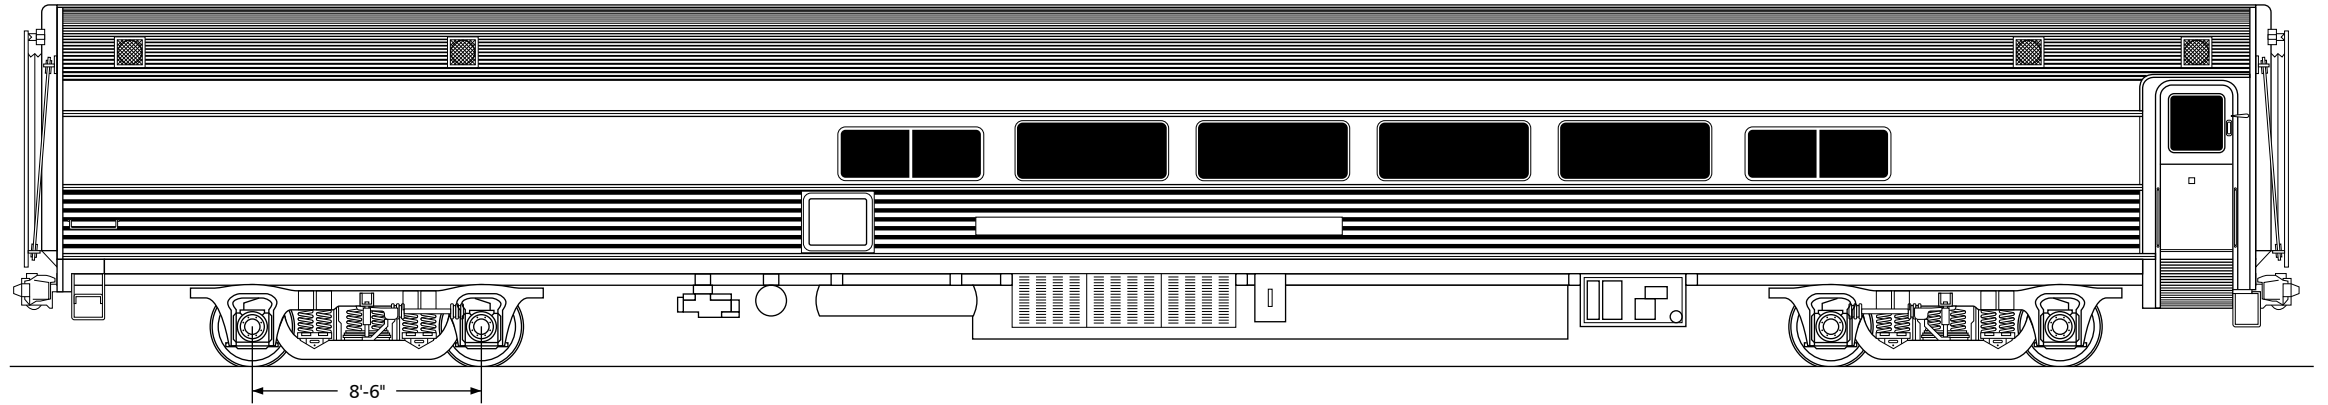

# Amtrak Budd Lounge Series 3118-3127

Drawn by Alex Stroshane

Electrical cabinet  
Ratio 1:160, N scale

TO CONVERT N SCALE DRAWINGS TO YOUR SCALE COPY AT THESE PERCENTAGES: HO 183.7% S 250% O 333.3%

Ratio 1:87, HO scale

TO CONVERT HO SCALE DRAWINGS TO YOUR SCALE COPY AT THESE PERCENTAGES:  
N 54.4% S 136.1% O 181.4%