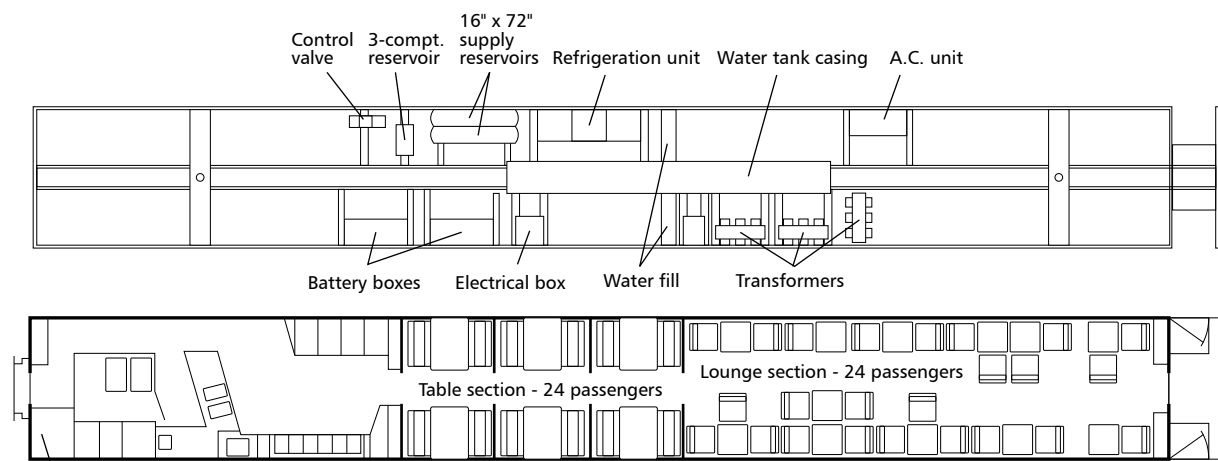

# Amtrak Budd Lounge Series 3118-3127

Drawn by Alex Stroshane

Electrical cabinet  
Ratio 1:160, N scale

TO CONVERT N SCALE DRAWINGS TO YOUR SCALE COPY AT THESE PERCENTAGES: HO 183.7% S 250% O 333.3%

Ratio 1:87, HO scale