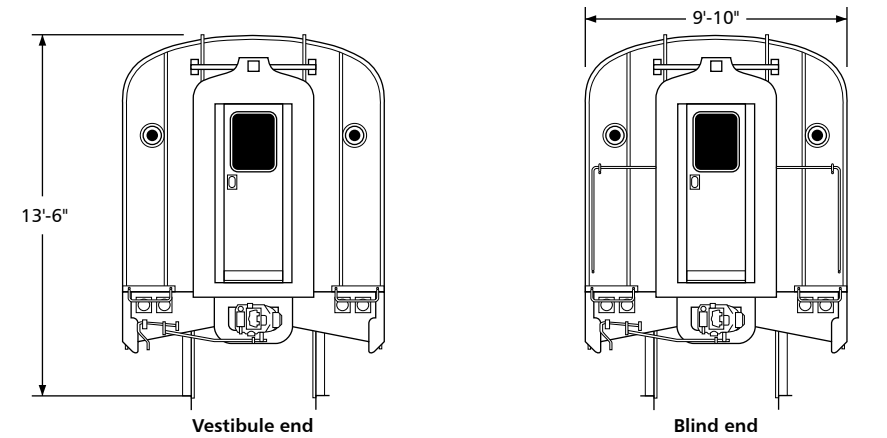

# Amtrak Budd Lounge Series 3118-3127

Drawn by Alex Stroshane

Electrical cabinet  
Ratio 1:160, N scale

TO CONVERT N SCALE DRAWINGS TO YOUR SCALE COPY AT THESE PERCENTAGES: HO 183.7% S 250% O 333.3%

Ratio 1:87, HO scale