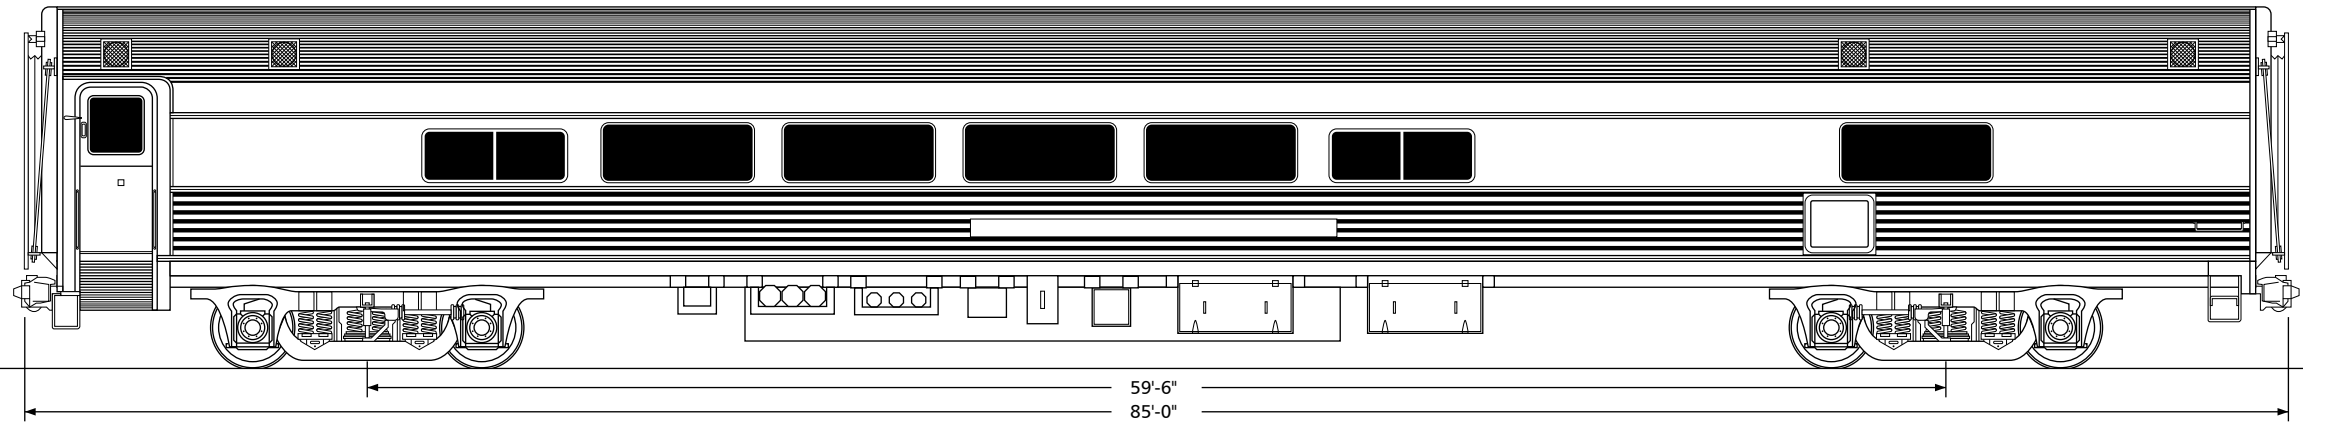

# Amtrak Budd Lounge Series 3118-3127

Drawn by Alex Stroshane

Electrical cabinet  
Ratio 1:160, N scale

TO CONVERT N SCALE DRAWINGS TO YOUR SCALE COPY AT THESE PERCENTAGES: HO 183.7% S 250% O 333.3%

Ratio 1:87, HO scale

TO CONVERT HO SCALE DRAWINGS TO YOUR SCALE COPY AT THESE PERCENTAGES:  
N 54.4% S 136.1% O 181.4%