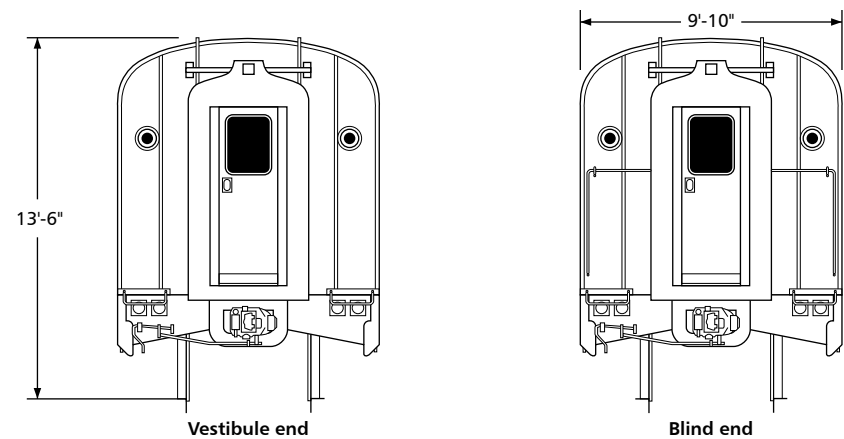

Amtrak Budd Coach Series 4000-4020

Drawn by Alex Stroshane

Ratio 1:160, N scale

TO CONVERT N SCALE DRAWINGS TO YOUR SCALE COPY AT THESE PERCENTAGES: HO 183.7% S 250% O 333.3%

Ratio 1:87, HO scale

TO CONVERT HO SCALE DRAWINGS TO YOUR SCALE COPY AT THESE PERCENTAGES: N 54.4% S 136.1% O 181.4%