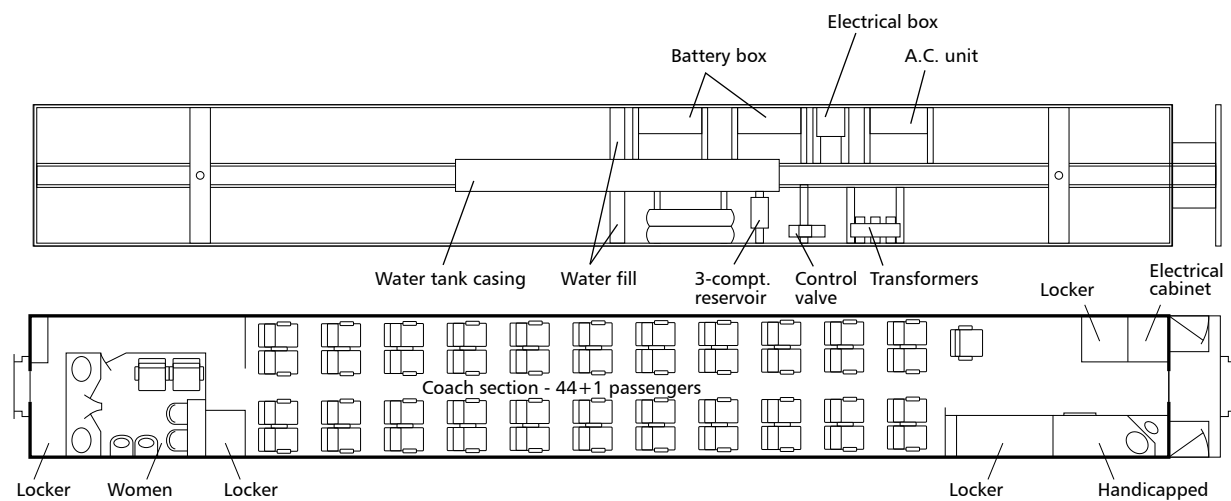

Amtrak Budd Coach Series 4000-4020

Drawn by Alex Stroshane

Ratio 1:160, N scale

TO CONVERT N SCALE DRAWINGS TO YOUR SCALE COPY AT THESE PERCENTAGES: HO 183.7% S 250% O 333.3%

Ratio 1:87, HO scale

TO CONVERT HO SCALE DRAWINGS TO YOUR SCALE COPY AT THESE PERCENTAGES: N 54.4% S 136.1% O 181.4%