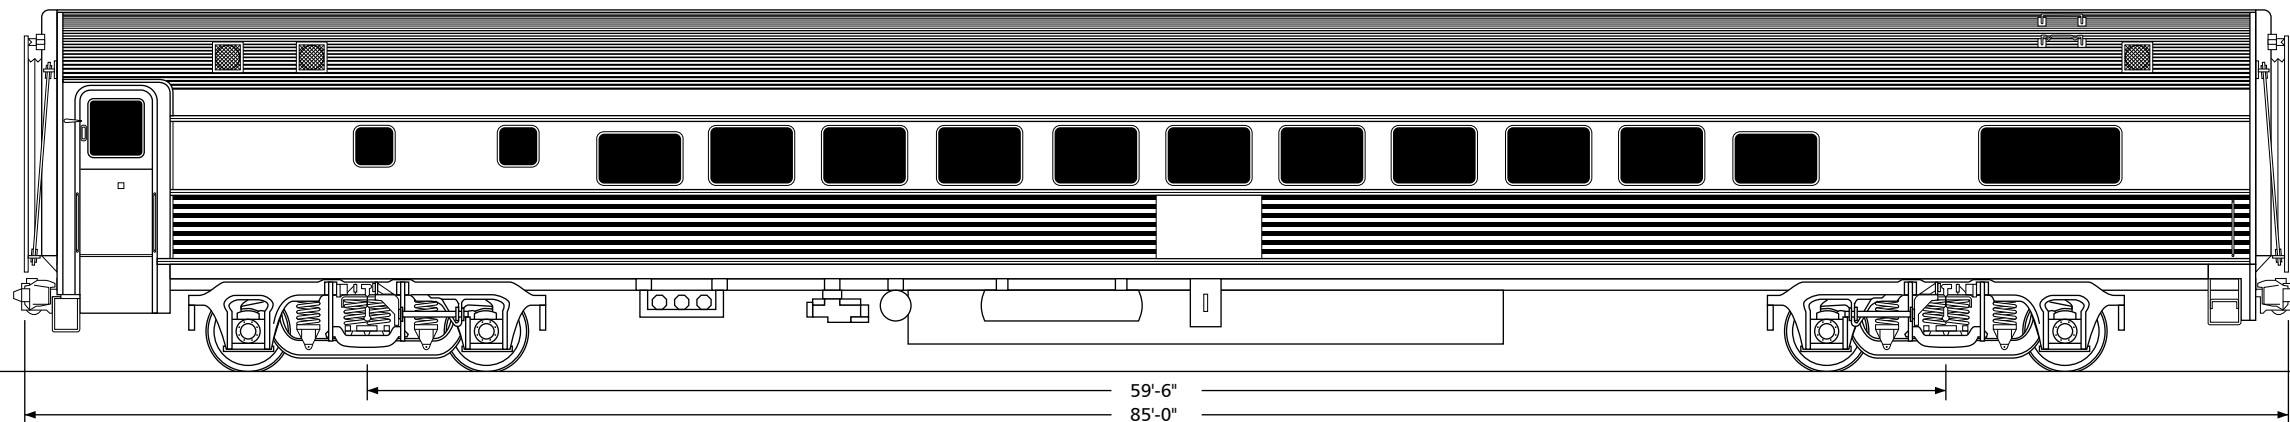

Amtrak Budd Coach Series 4000-4020

Drawn by Alex Stroshane

Ratio 1:160, N scale

TO CONVERT N SCALE DRAWINGS TO YOUR SCALE COPY AT THESE PERCENTAGES: HO 183.7% S 250% O 333.3%

Ratio 1:87, HO scale

TO CONVERT HO SCALE DRAWINGS TO YOUR SCALE COPY AT THESE PERCENTAGES: N 54.4% S 136.1% O 181.4%