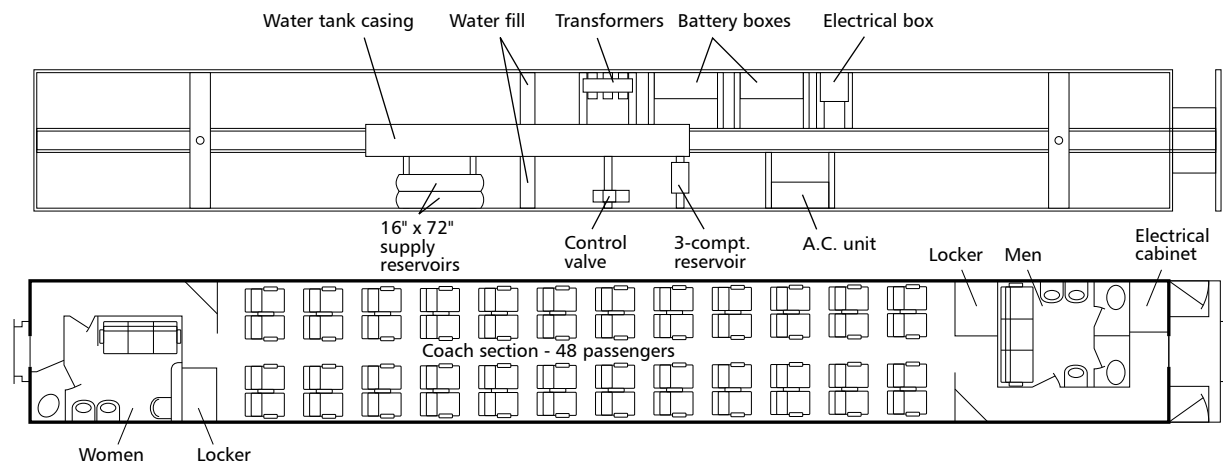

Amtrak Budd Coach Series 4740-4742

Drawn by Alex Stroshane

Ratio 1:160, N scale

TO CONVERT N SCALE DRAWINGS TO YOUR SCALE COPY AT THESE PERCENTAGES: HO 183.7% S 250% O 333.3%

Ratio 1:87, HO scale

TO CONVERT HO SCALE DRAWINGS TO YOUR SCALE COPY AT THESE PERCENTAGES:
N 54.4% S 136.1% O 181.4%