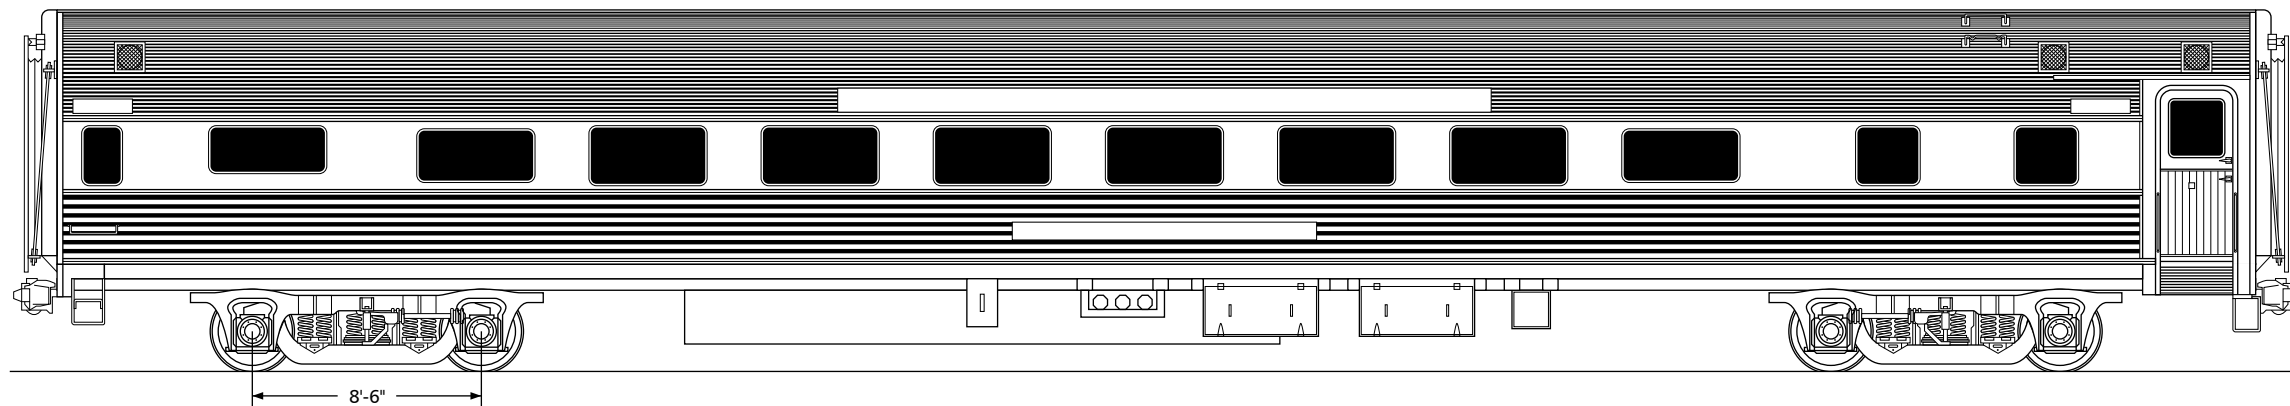

Amtrak Budd Coach Series 4740-4742

Drawn by Alex Stroshane

Ratio 1:160, N scale

TO CONVERT N SCALE DRAWINGS TO YOUR SCALE COPY AT THESE PERCENTAGES: HO 183.7% S 250% O 333.3%

Ratio 1:87, HO scale

TO CONVERT HO SCALE DRAWINGS TO YOUR SCALE COPY AT THESE PERCENTAGES:
N 54.4% S 136.1% O 181.4%