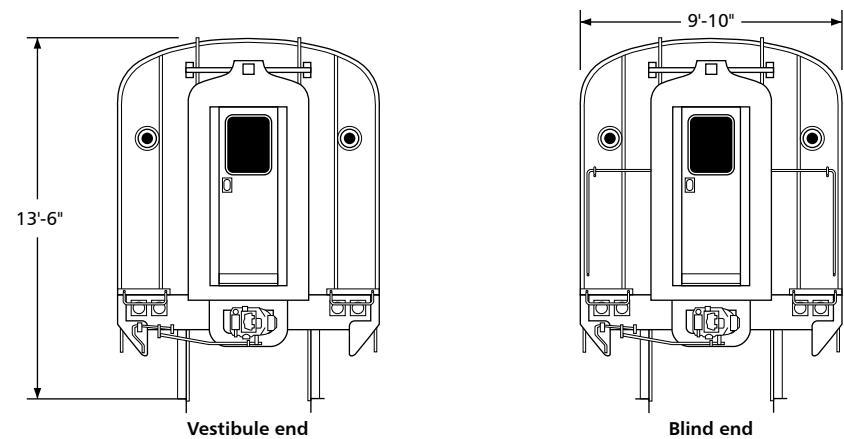

Amtrak Budd Coach Series 4740-4742

Drawn by Alex Stroshane

Ratio 1:160, N scale

TO CONVERT N SCALE DRAWINGS TO YOUR SCALE COPY AT THESE PERCENTAGES: HO 183.7% S 250% O 333.3%

Ratio 1:87, HO scale

TO CONVERT HO SCALE DRAWINGS TO YOUR SCALE COPY AT THESE PERCENTAGES:
N 54.4% S 136.1% O 181.4%