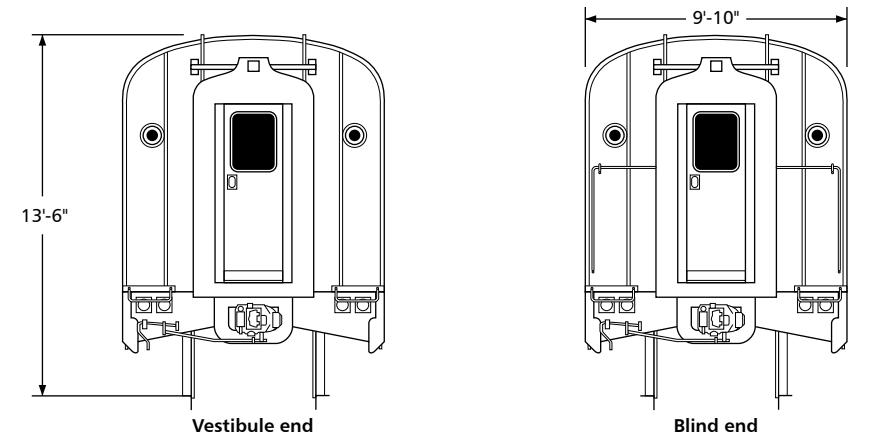

Amtrak Budd Coach Series 7600-7618

Drawn by Alex Stroshane

Ratio 1:160, N scale

TO CONVERT N SCALE DRAWINGS TO YOUR SCALE COPY AT THESE PERCENTAGES: HO 183.7% S 250% O 333.3%

Ratio 1:87, HO scale

TO CONVERT HO SCALE DRAWINGS TO YOUR SCALE COPY AT THESE PERCENTAGES: N 54.4% S 136.1% O 181.4%