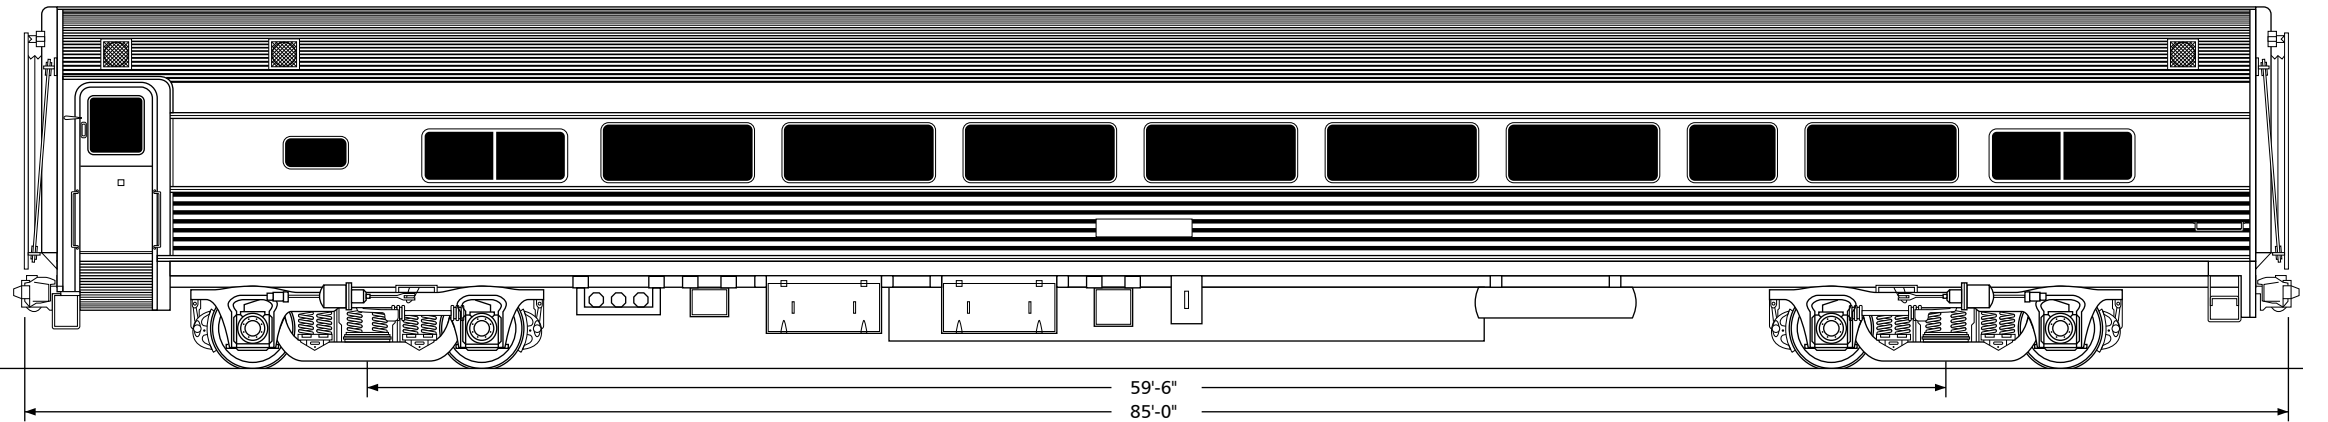

Amtrak Budd Coach Series 7600-7618

Drawn by Alex Stroshane

Ratio 1:160, N scale

TO CONVERT N SCALE DRAWINGS TO YOUR SCALE COPY AT THESE PERCENTAGES: HO 183.7% S 250% O 333.3%

Ratio 1:87, HO scale

TO CONVERT HO SCALE DRAWINGS TO YOUR SCALE COPY AT THESE PERCENTAGES: N 54.4% S 136.1% O 181.4%