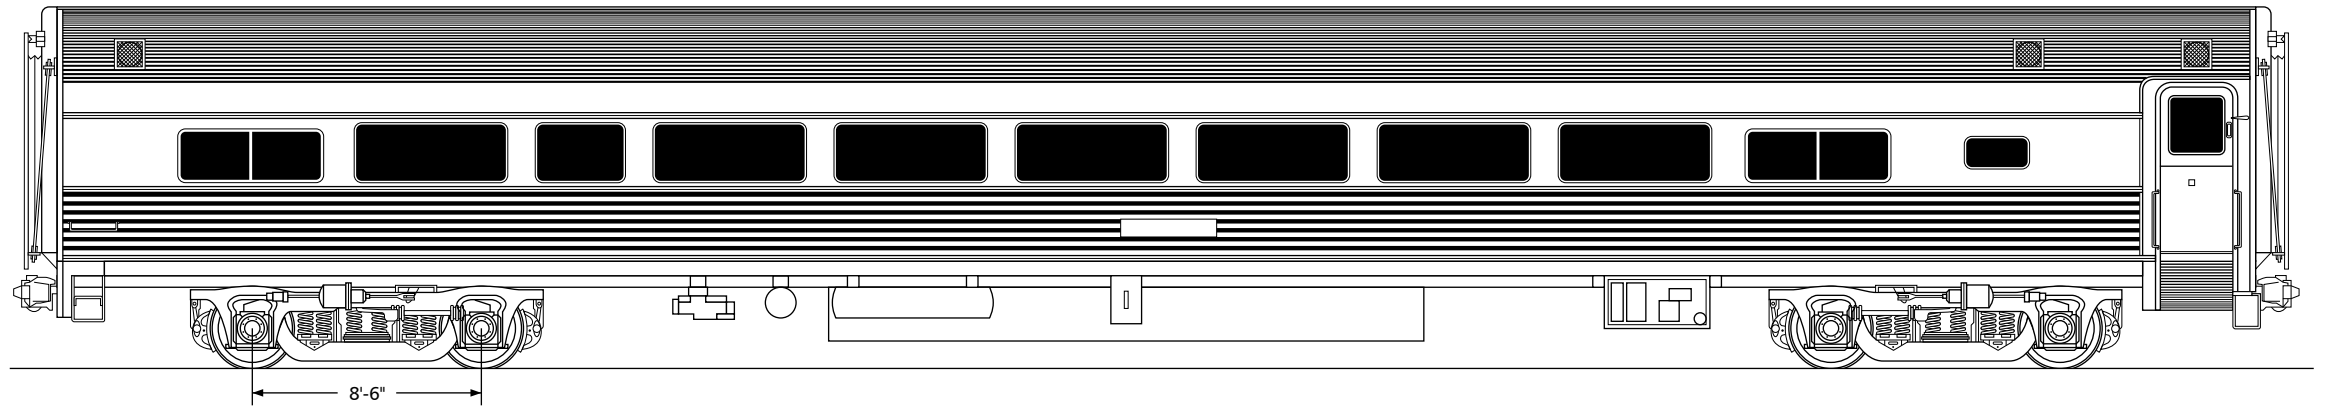

Amtrak Budd Coach Series 7600-7618

Drawn by Alex Stroshane

Ratio 1:160, N scale

TO CONVERT N SCALE DRAWINGS TO YOUR SCALE COPY AT THESE PERCENTAGES: HO 183.7% S 250% O 333.3%

Ratio 1:87, HO scale

TO CONVERT HO SCALE DRAWINGS TO YOUR SCALE COPY AT THESE PERCENTAGES: N 54.4% S 136.1% O 181.4%