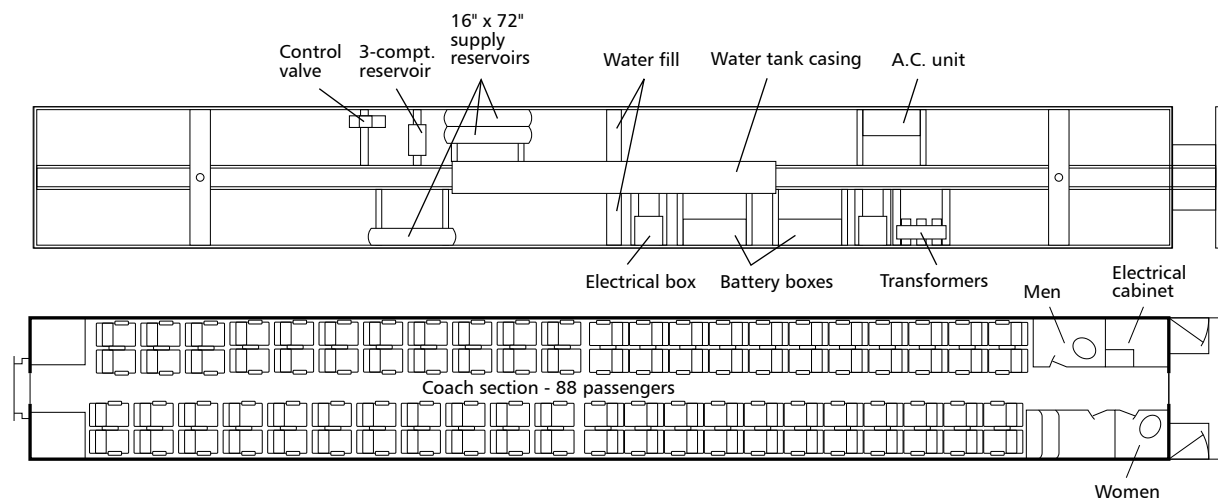

Amtrak Budd Coach Series 7600-7618

Drawn by Alex Stroshane

Ratio 1:160, N scale

TO CONVERT N SCALE DRAWINGS TO YOUR SCALE COPY AT THESE PERCENTAGES: HO 183.7% S 250% O 333.3%

Ratio 1:87, HO scale

TO CONVERT HO SCALE DRAWINGS TO YOUR SCALE COPY AT THESE PERCENTAGES: N 54.4% S 136.1% O 181.4%