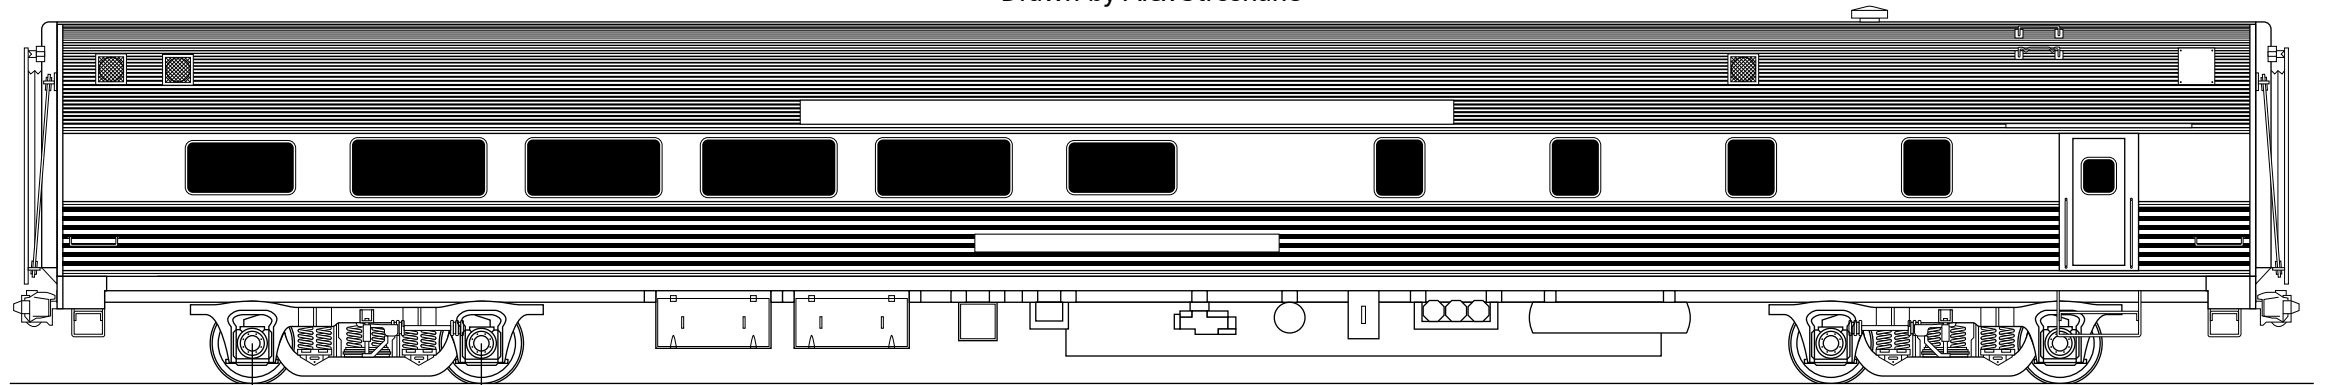

Amtrak Budd Diner Series 8501-8503, 8510

Drawn by Alex Stroshane

Ratio 1:160, N scale

TO CONVERT N SCALE DRAWINGS TO YOUR SCALE COPY AT THESE PERCENTAGES: HO 183.7% S 250% O 333.3%

Ratio 1:87, HO scale

TO CONVERT HO SCALE DRAWINGS TO YOUR SCALE COPY AT THESE PERCENTAGES: N 54.4% S 136.1% O 181.4%