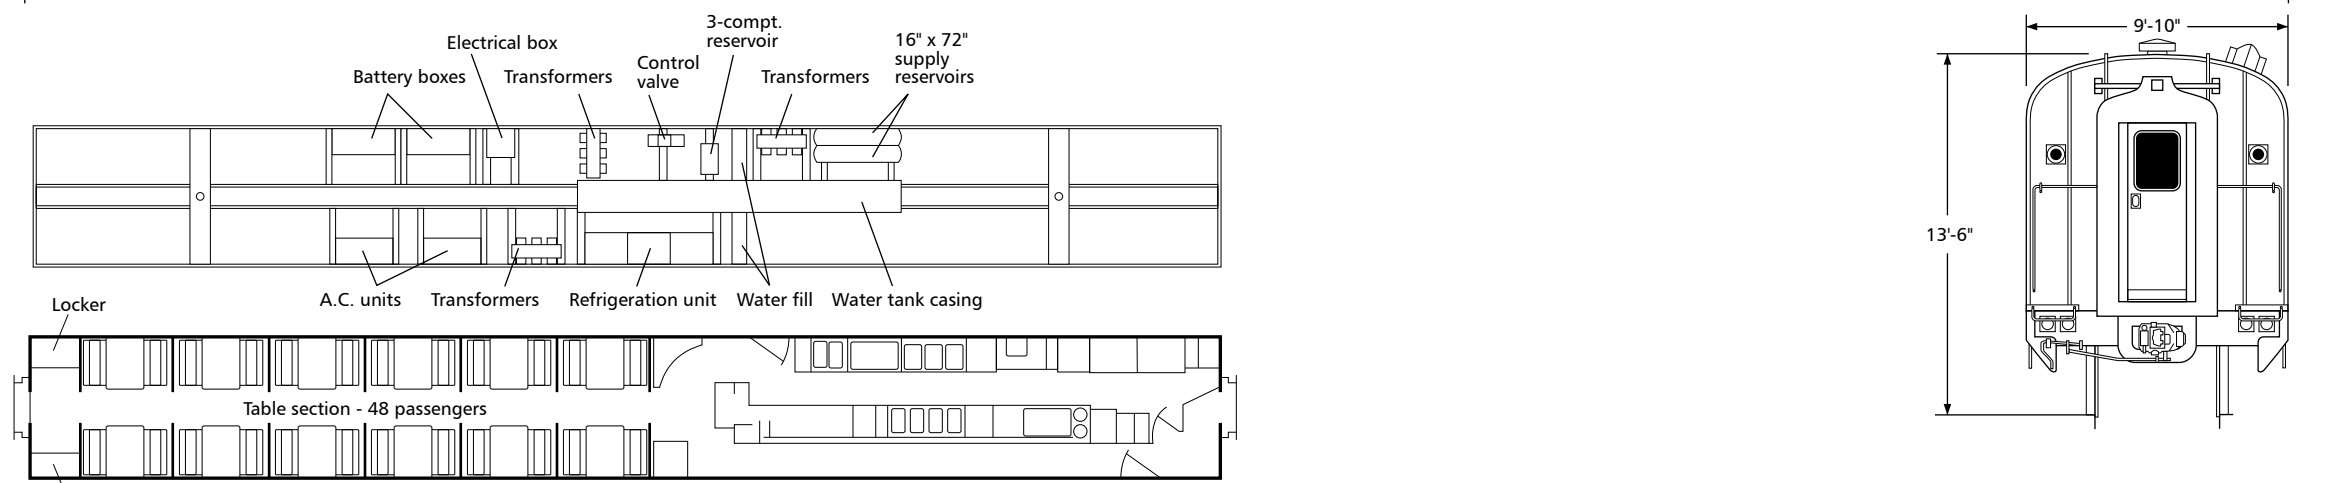

Amtrak Budd Diner Series 8501-8503, 8510

Drawn by Alex Stroshane

Ratio 1:160, N scale

TO CONVERT N SCALE DRAWINGS TO YOUR SCALE COPY AT THESE PERCENTAGES: HO 183.7% S 250% O 333.3%

Ratio 1:87, HO scale

TO CONVERT HO SCALE DRAWINGS TO YOUR SCALE COPY AT THESE PERCENTAGES: N 54.4% S 136.1% O 181.4%