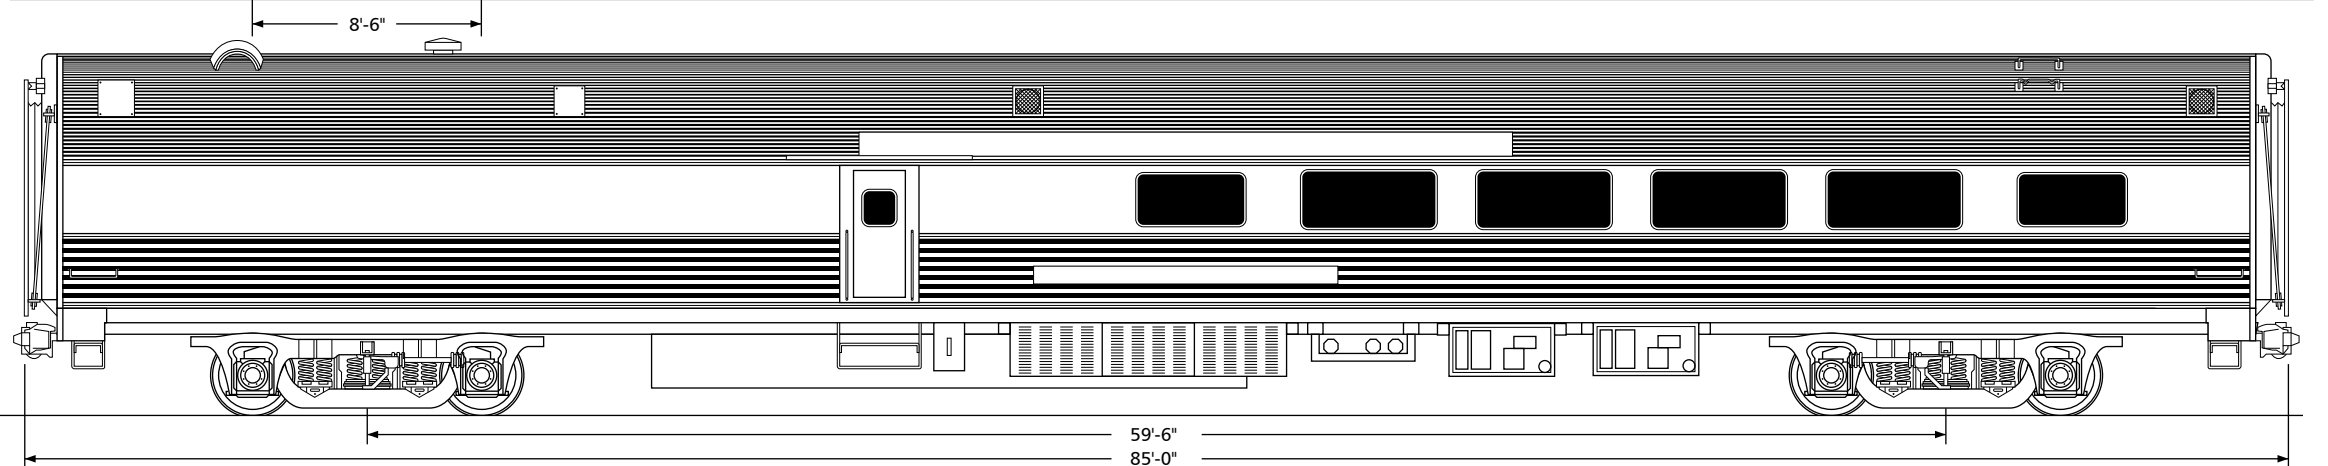

Amtrak Budd Diner Series 8501-8503, 8510

Drawn by Alex Stroshane

Ratio 1:160, N scale

TO CONVERT N SCALE DRAWINGS TO YOUR SCALE COPY AT THESE PERCENTAGES: HO 183.7% S 250% O 333.3%

Ratio 1:87, HO scale

TO CONVERT HO SCALE DRAWINGS TO YOUR SCALE COPY AT THESE PERCENTAGES: N 54.4% S 136.1% O 181.4%