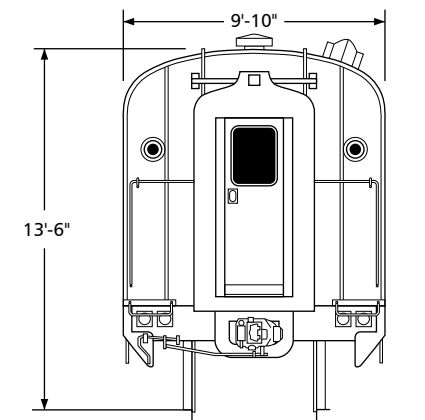

# Amtrak Budd Diner Series 8505-8509

Drawn by Alex Stroshane

8'-6"

59'-6"

85'-0"

Ratio 1:160, N scale

TO CONVERT N SCALE DRAWINGS TO YOUR SCALE COPY AT THESE PERCENTAGES: HO 183.7% S 250% O 333.3%

Ratio 1:87, HO scale

TO CONVERT HO SCALE DRAWINGS TO YOUR SCALE COPY AT THESE PERCENTAGES: N 54.4% S 136.1% O 181.4%