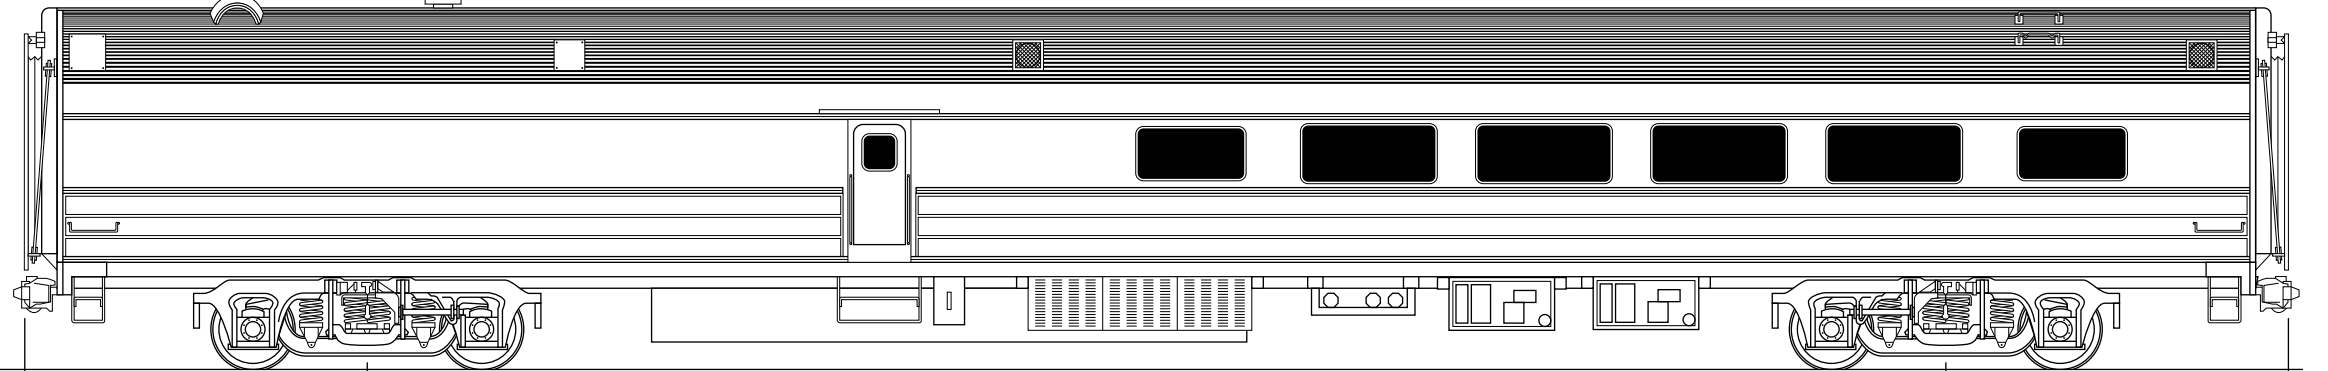

# Amtrak Budd Diner Series 8505-8509

Drawn by Alex Stroshane

8'-6"

59'-6"

85'-0"

Ratio 1:160, N scale

TO CONVERT N SCALE DRAWINGS TO YOUR SCALE COPY AT THESE PERCENTAGES: HO 183.7% S 250% O 333.3%

Ratio 1:87, HO scale

TO CONVERT HO SCALE DRAWINGS TO YOUR SCALE COPY AT THESE PERCENTAGES: N 54.4% S 136.1% O 181.4%