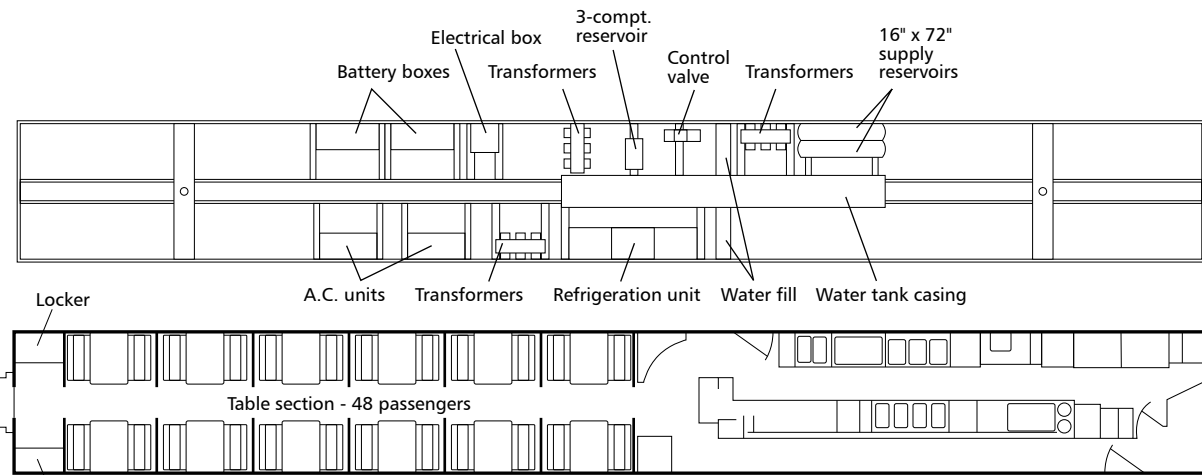

# Amtrak Budd Diner Series 8505-8509

Drawn by Alex Stroshane

8'-6"

59'-6"

85'-0"

Ratio 1:160, N scale

TO CONVERT N SCALE DRAWINGS TO YOUR SCALE COPY AT THESE PERCENTAGES: HO 183.7% S 250% O 333.3%

Ratio 1:87, HO scale