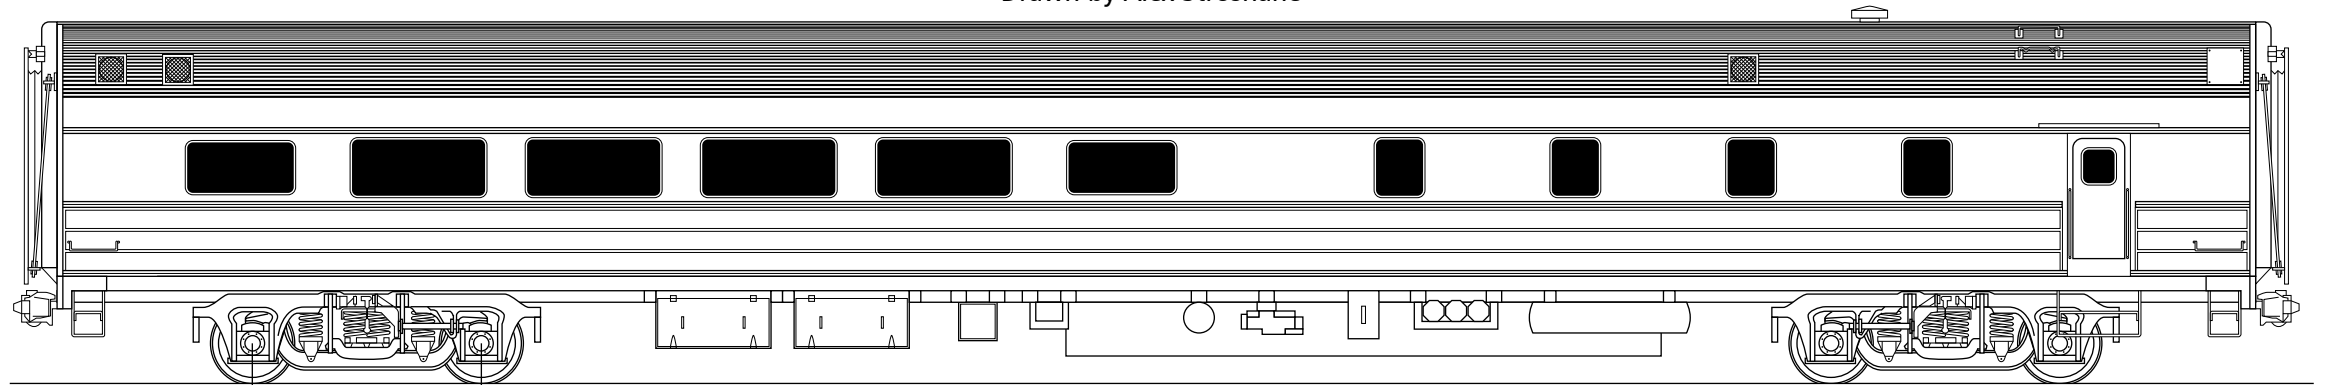

# Amtrak Budd Diner Series 8505-8509

Drawn by Alex Stroshane

8'-6"

59'-6"

85'-0"

Ratio 1:160, N scale

TO CONVERT N SCALE DRAWINGS TO YOUR SCALE COPY AT THESE PERCENTAGES: HO 183.7% S 250% O 333.3%

Ratio 1:87, HO scale

TO CONVERT HO SCALE DRAWINGS TO YOUR SCALE COPY AT THESE PERCENTAGES: N 54.4% S 136.1% O 181.4%